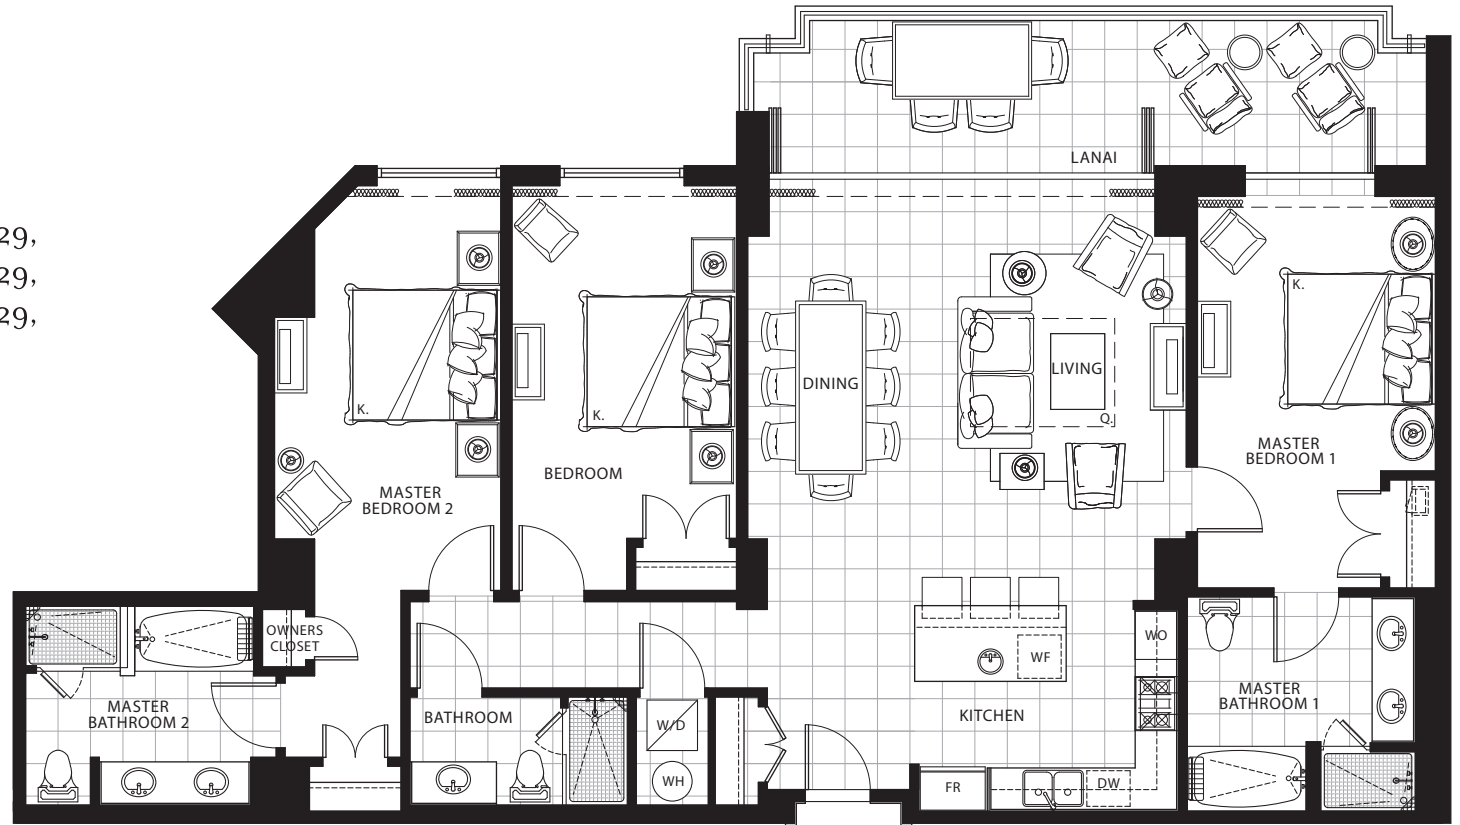

THREE BEDROOM

Plan D1-R

1,610 sq. ft. Interior

225 sq. ft. Lanai

Residences: 325, 329, 425, 429,
525, 529, 625, 629,
725, 729, 825, 829,
925, 929

Listing Broker: PowerPlay Destination Properties (Hawaii) Inc., RB 21041