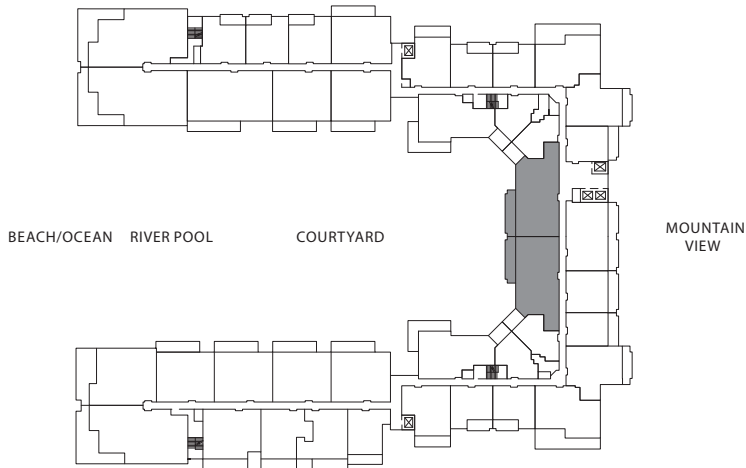

THREE BEDROOM

Plan D1-R

1,610 sq. ft. Interior

225 sq. ft. Lanai

Residences: 325, 329, 425, 429,
525, 529, 625, 629,
725, 729, 825, 829,
925, 929

Listing Broker: PowerPlay Destination Properties (Hawaii) Inc., RB 21041