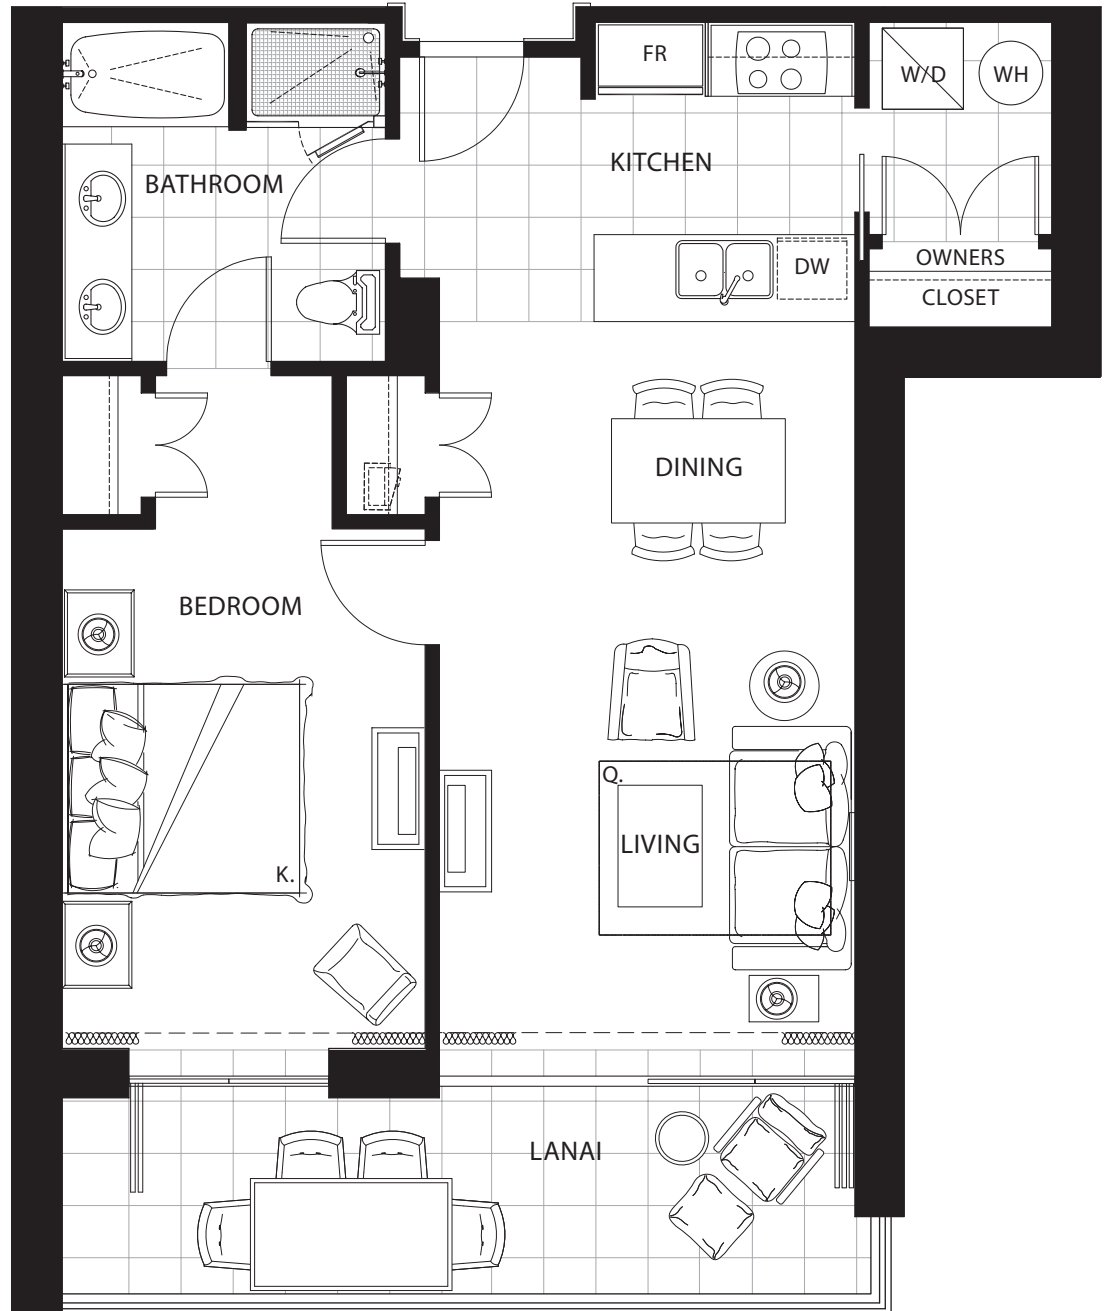

ONE BEDROOM

Plan B6

730 sq. ft. Interior

180 sq. ft. Lanai

Suites: 110,* 210, 310, 410, 510,
610, 710

* Lanai area larger than noted

Listing Broker: PowerPlay Destination Properties (Hawaii) Inc., RB 21041

Phone: 808-662-2840