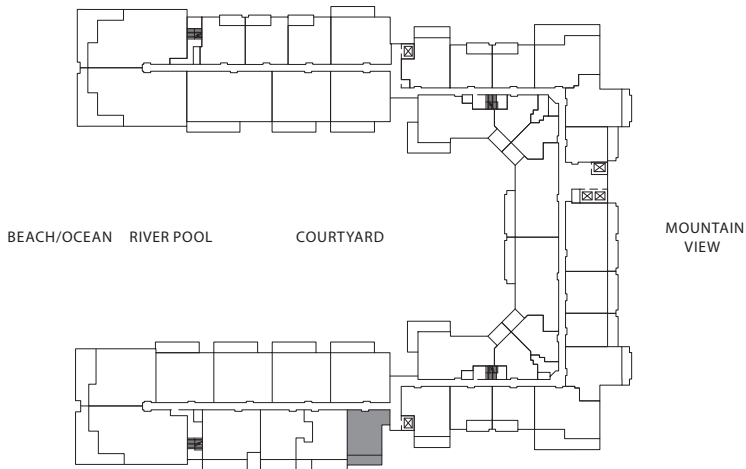

ONE BEDROOM

Plan B6

730 sq. ft. Interior

180 sq. ft. Lanai

Suites: 110,* 210, 310, 410, 510,
610, 710

* Lanai area larger than noted

Listing Broker: PowerPlay Destination Properties (Hawaii) Inc., RB 21041

Phone: 808-662-2840