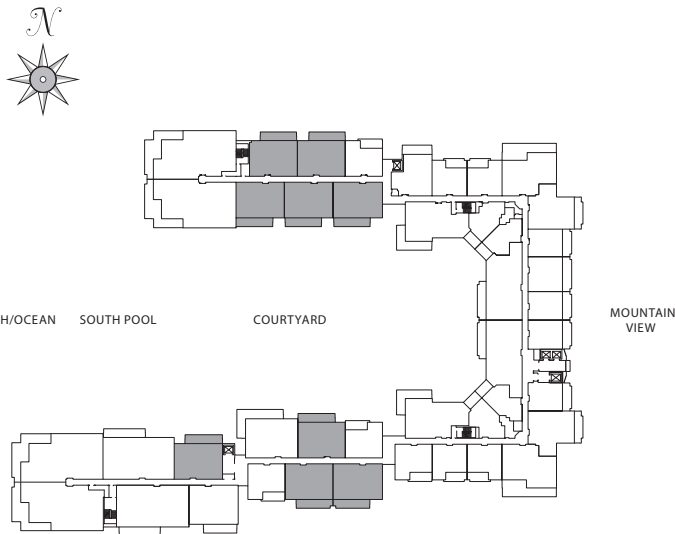

TWO BEDROOM

Plan C1

1,100 sq. ft. Interior
 235 sq. ft. Lanai
 (1 of 62)

Suites: 105, 110, 111, 112, 145,
 146, 147, 148, 149, 205,
 210, 211, 212, 245, 246,
 247, 248, 249, 305, 310,
 311, 312, 345, 346, 347,
 348, 349, 405, 410, 411,
 412, 445, 446, 447, 448,
 449, 505, 510, 511, 512,
 545, 546, 547, 548, 549,
 605, 610, 611, 612, 645,
 646, 647, 648, 649, 710,
 711, 712, 745, 746, 747,
 748, 749