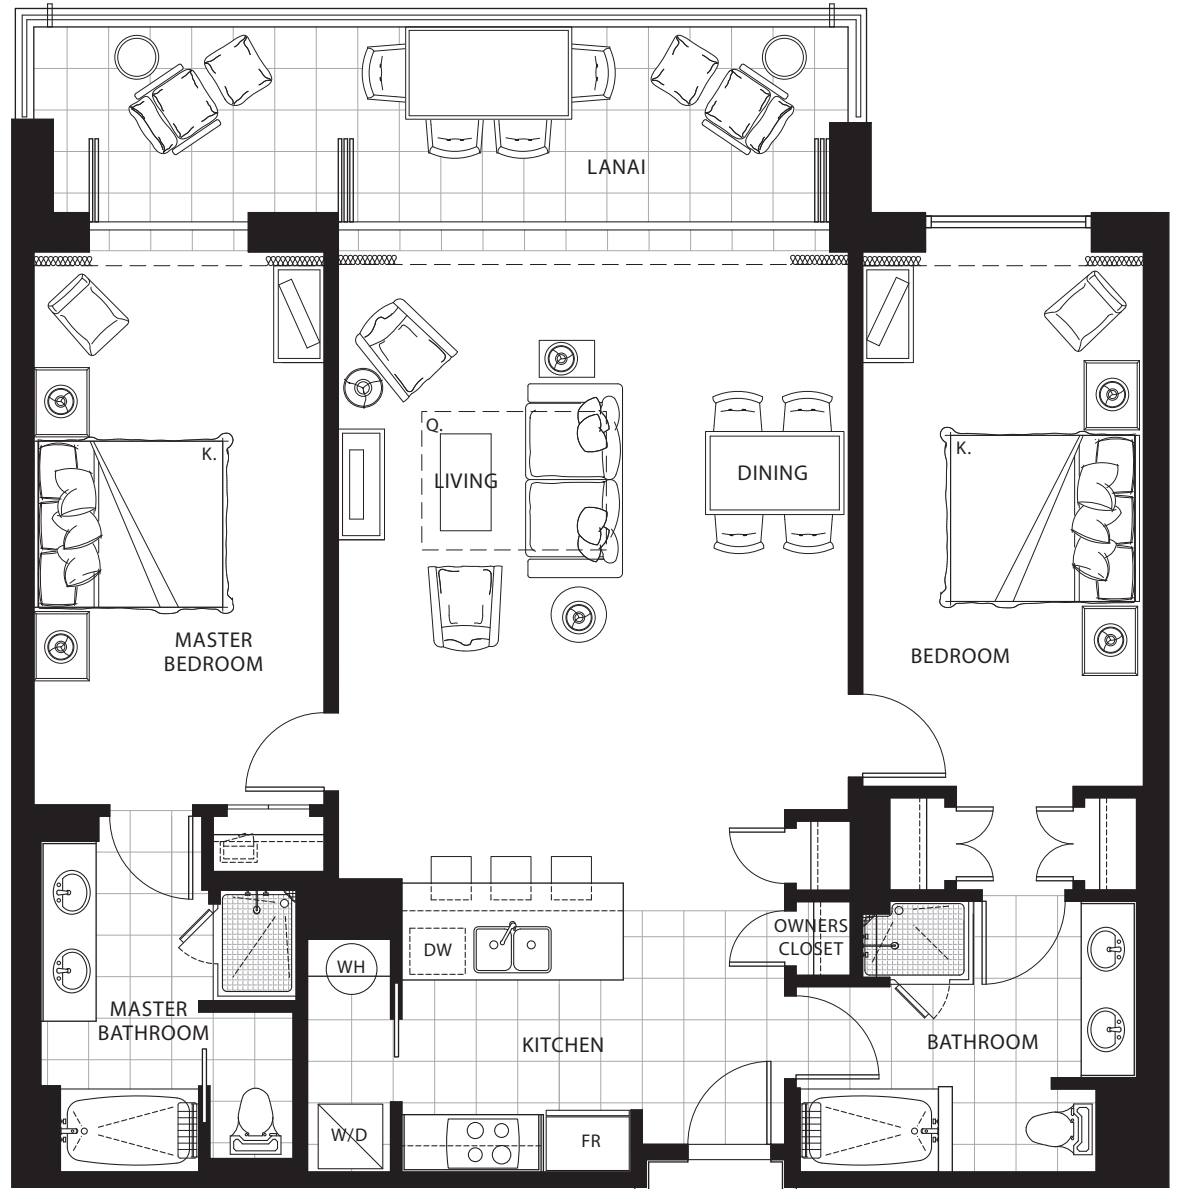

TWO BEDROOM

Plan C1

1,100 sq. ft. Interior
 235 sq. ft. Lanai
 (1 of 62)

Suites: 105, 110, 111, 112, 145,
 146, 147, 148, 149, 205,
 210, 211, 212, 245, 246,
 247, 248, 249, 305, 310,
 311, 312, 345, 346, 347,
 348, 349, 405, 410, 411,
 412, 445, 446, 447, 448,
 449, 505, 510, 511, 512,
 545, 546, 547, 548, 549,
 605, 610, 611, 612, 645,
 646, 647, 648, 649, 710,
 711, 712, 745, 746, 747,
 748, 749