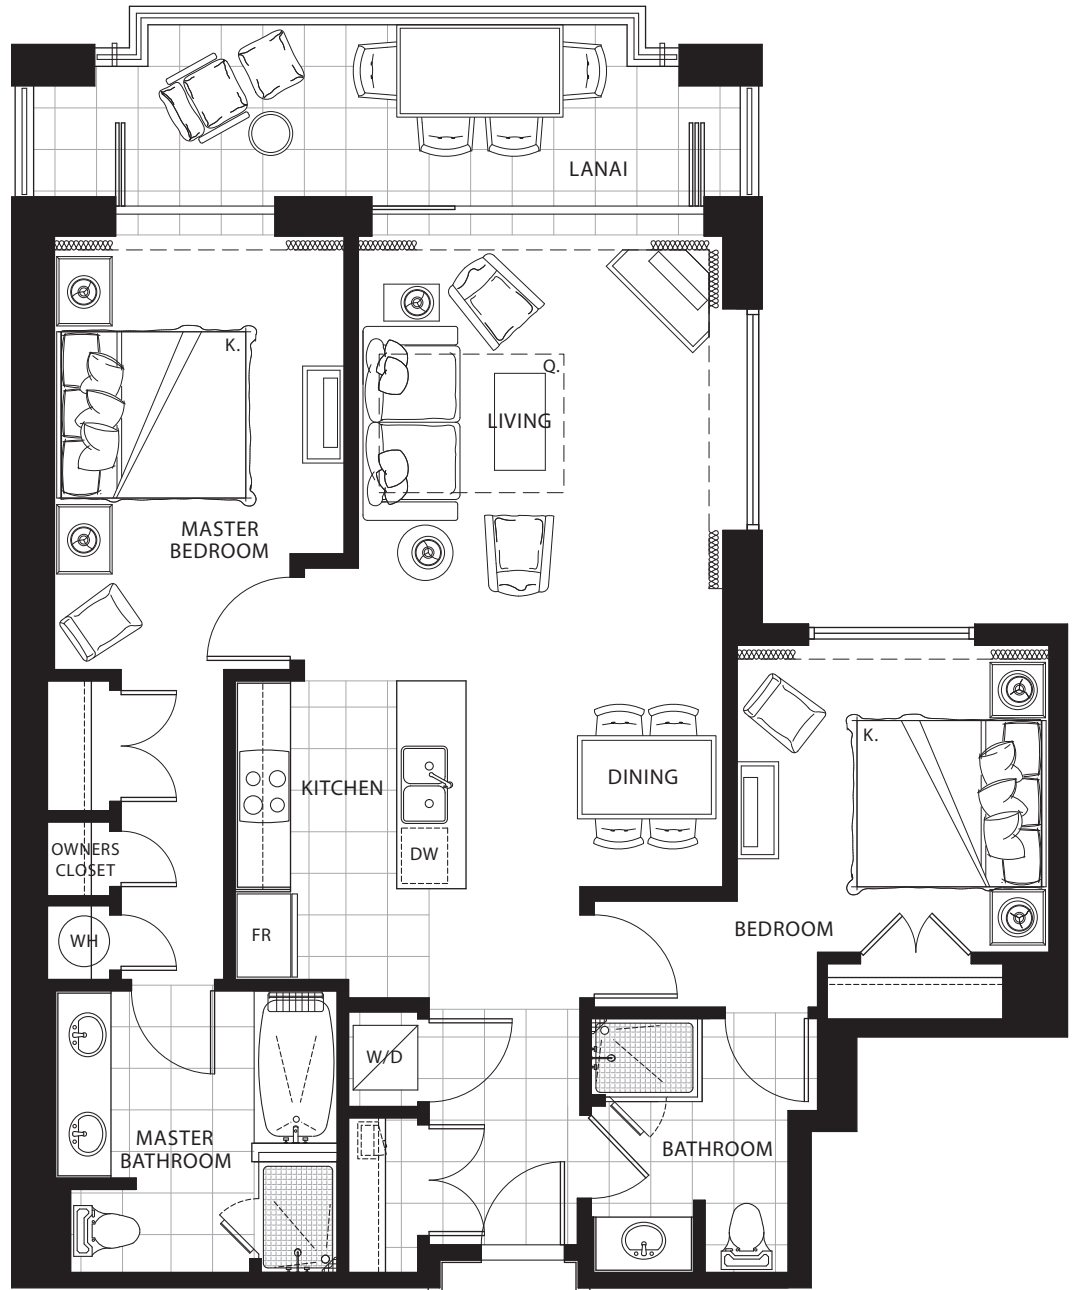

TWO BEDROOM

Plan C2

1,080 sq. ft. Interior

165 sq. ft. Lanai

Suites: 220*, 232*, 320, 332, 420,
432, 520, 532, 620, 632,
720, 732, 820, 832

* Lanai area larger than noted

Listing Broker: PowerPlay Destination Properties (Hawaii) Inc., RB 21041