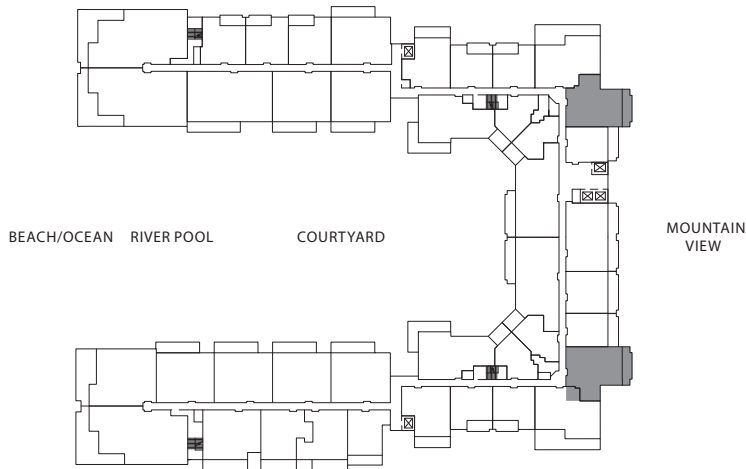

TWO BEDROOM

Plan C2

1,080 sq. ft. Interior

165 sq. ft. Lanai

Suites: 220*, 232*, 320, 332, 420,
432, 520, 532, 620, 632,
720, 732, 820, 832

* Lanai area larger than noted

Listing Broker: PowerPlay Destination Properties (Hawaii) Inc., RB 21041