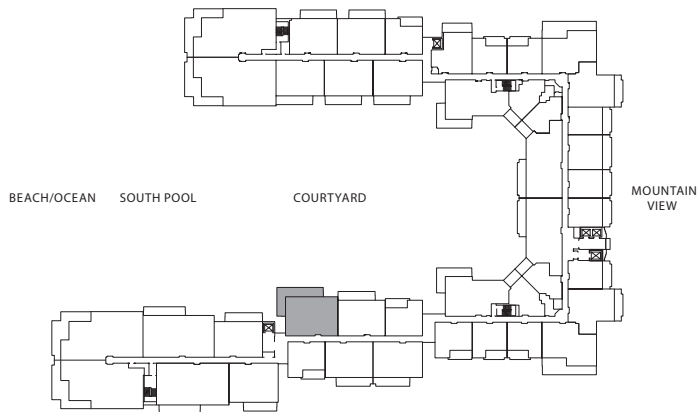

TWO BEDROOM Plan C5

1,300 sq. ft. Interior

430 sq. ft. Lanai

(1 of 7)

Suites: 109, 209, 309, 409,

509, 609, 709

Listing Broker: PowerPlay Destination Properties (Hawaii) Inc., RB 21041

Phone: 808-662-2840