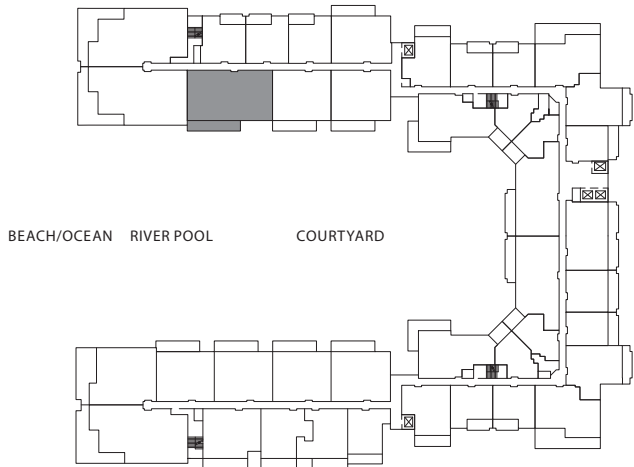

# THREE BEDROOM

## Plan D3-R

1,930 sq. ft. Interior

270 sq. ft. Lanai

Residences: 149\*, 249, 349, 449,  
549, 649, 749

\* Lanai area larger than noted

MOUNTAIN  
VIEW

Listing Broker: PowerPlay Destination Properties (Hawaii) Inc., RB 21041