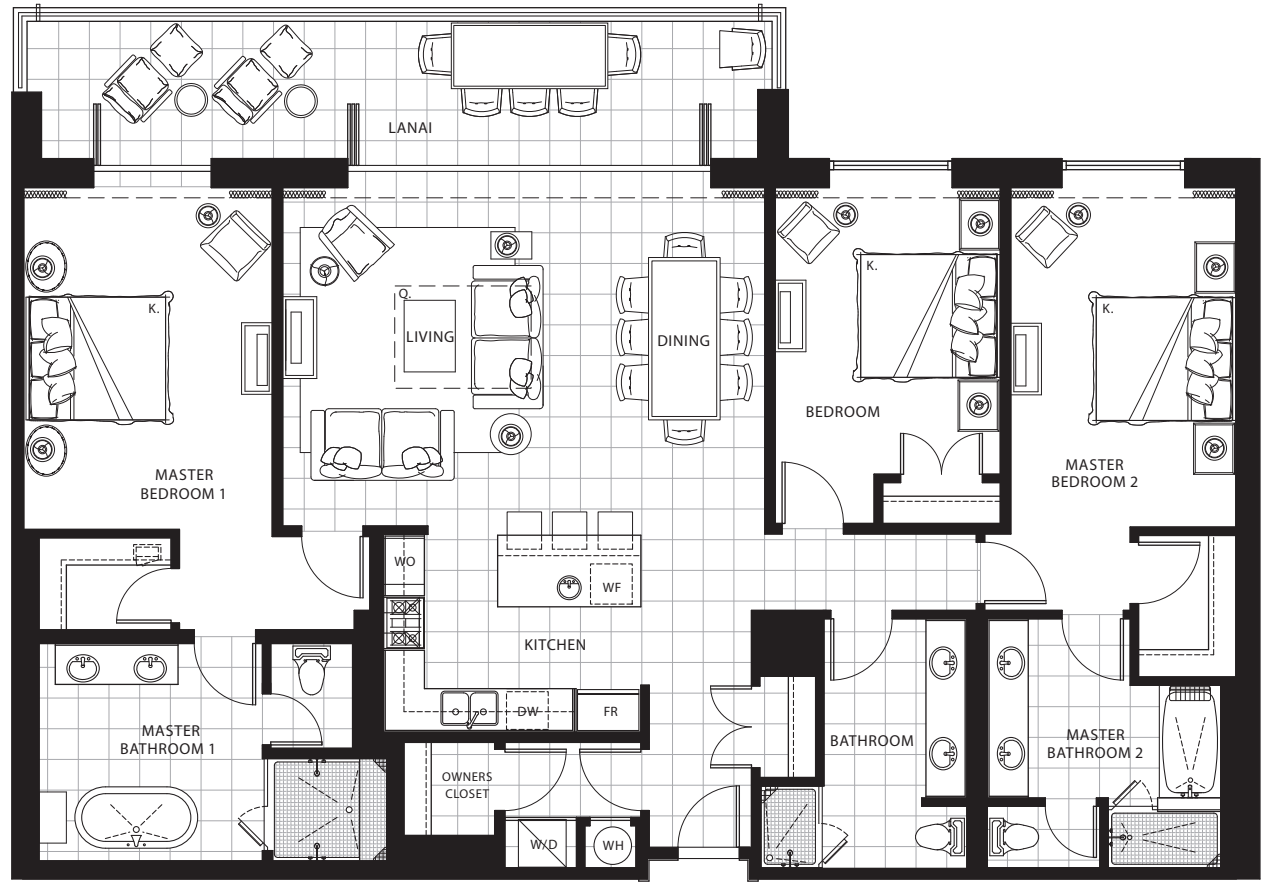

# THREE BEDROOM

## Plan D3-R

1,930 sq. ft. Interior

270 sq. ft. Lanai

Residences: 149\*, 249, 349, 449,  
549, 649, 749

\* Lanai area larger than noted

MOUNTAIN  
VIEW

Listing Broker: PowerPlay Destination Properties (Hawaii) Inc., RB 21041