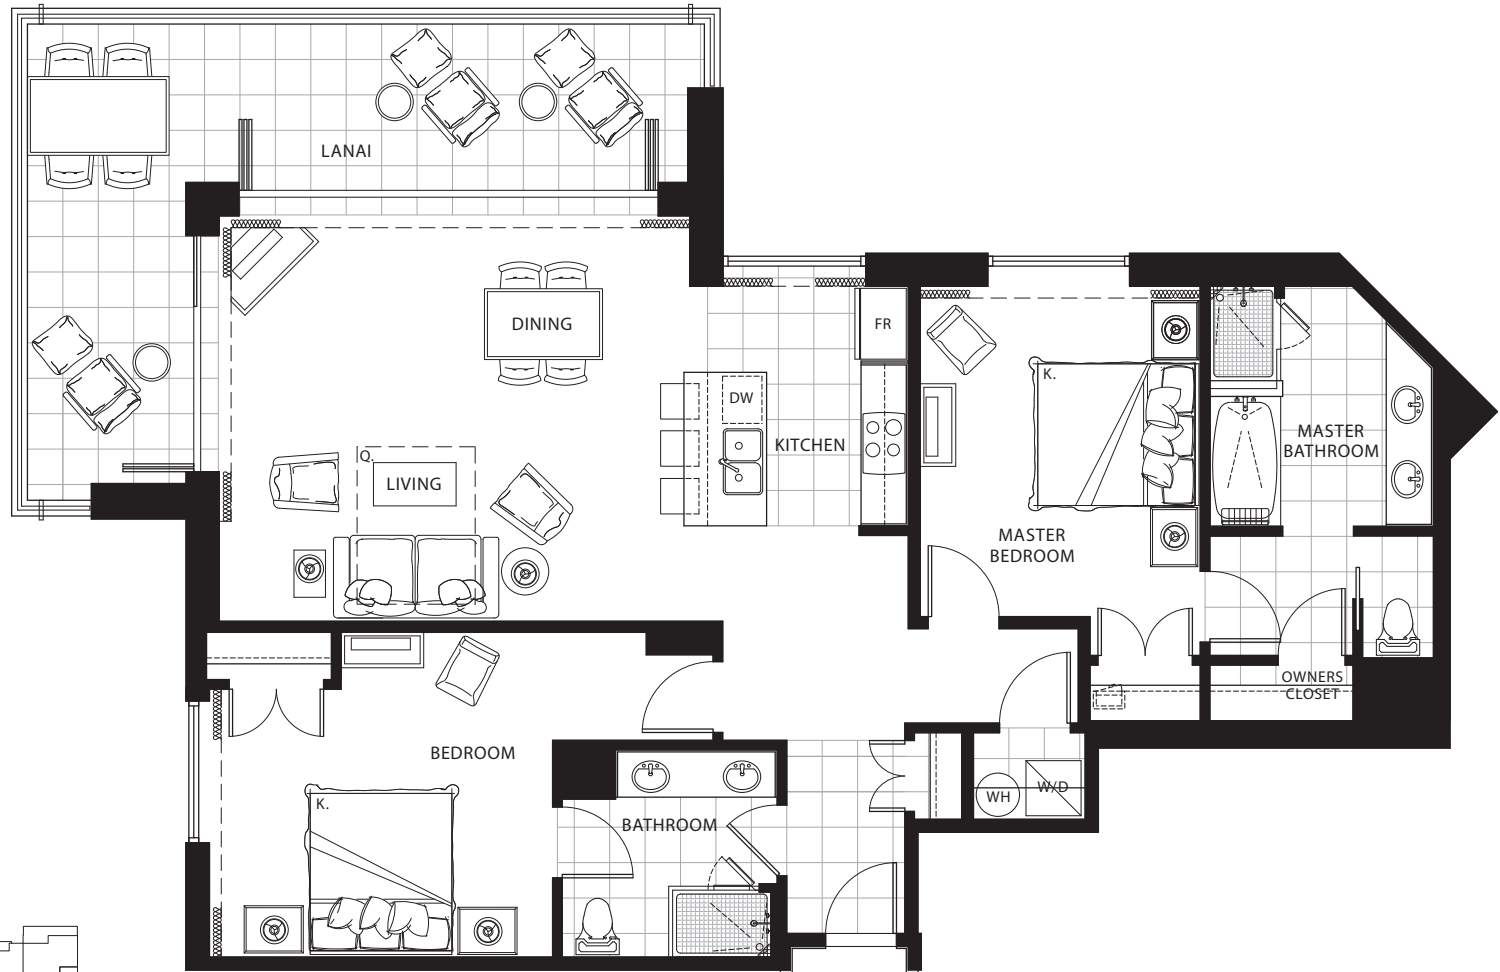

TWO BEDROOM

Plan C4

1,320 sq. ft. Interior

340 sq. ft. Lanai

(1 of 14)

Suites: 215, 241, 315, 341,
 415, 441, 515, 541,
 615, 641, 715, 741,
 815, 841

Listing Broker: PowerPlay Destination Properties (Hawaii) Inc., RB 21041