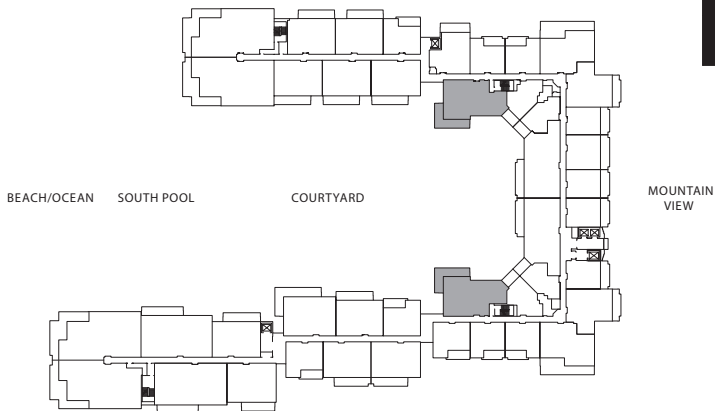

TWO BEDROOM

Plan C4

1,320 sq. ft. Interior

340 sq. ft. Lanai

(1 of 14)

Suites: 215, 241, 315, 341,
 415, 441, 515, 541,
 615, 641, 715, 741,
 815, 841

Listing Broker: PowerPlay Destination Properties (Hawaii) Inc., RB 21041