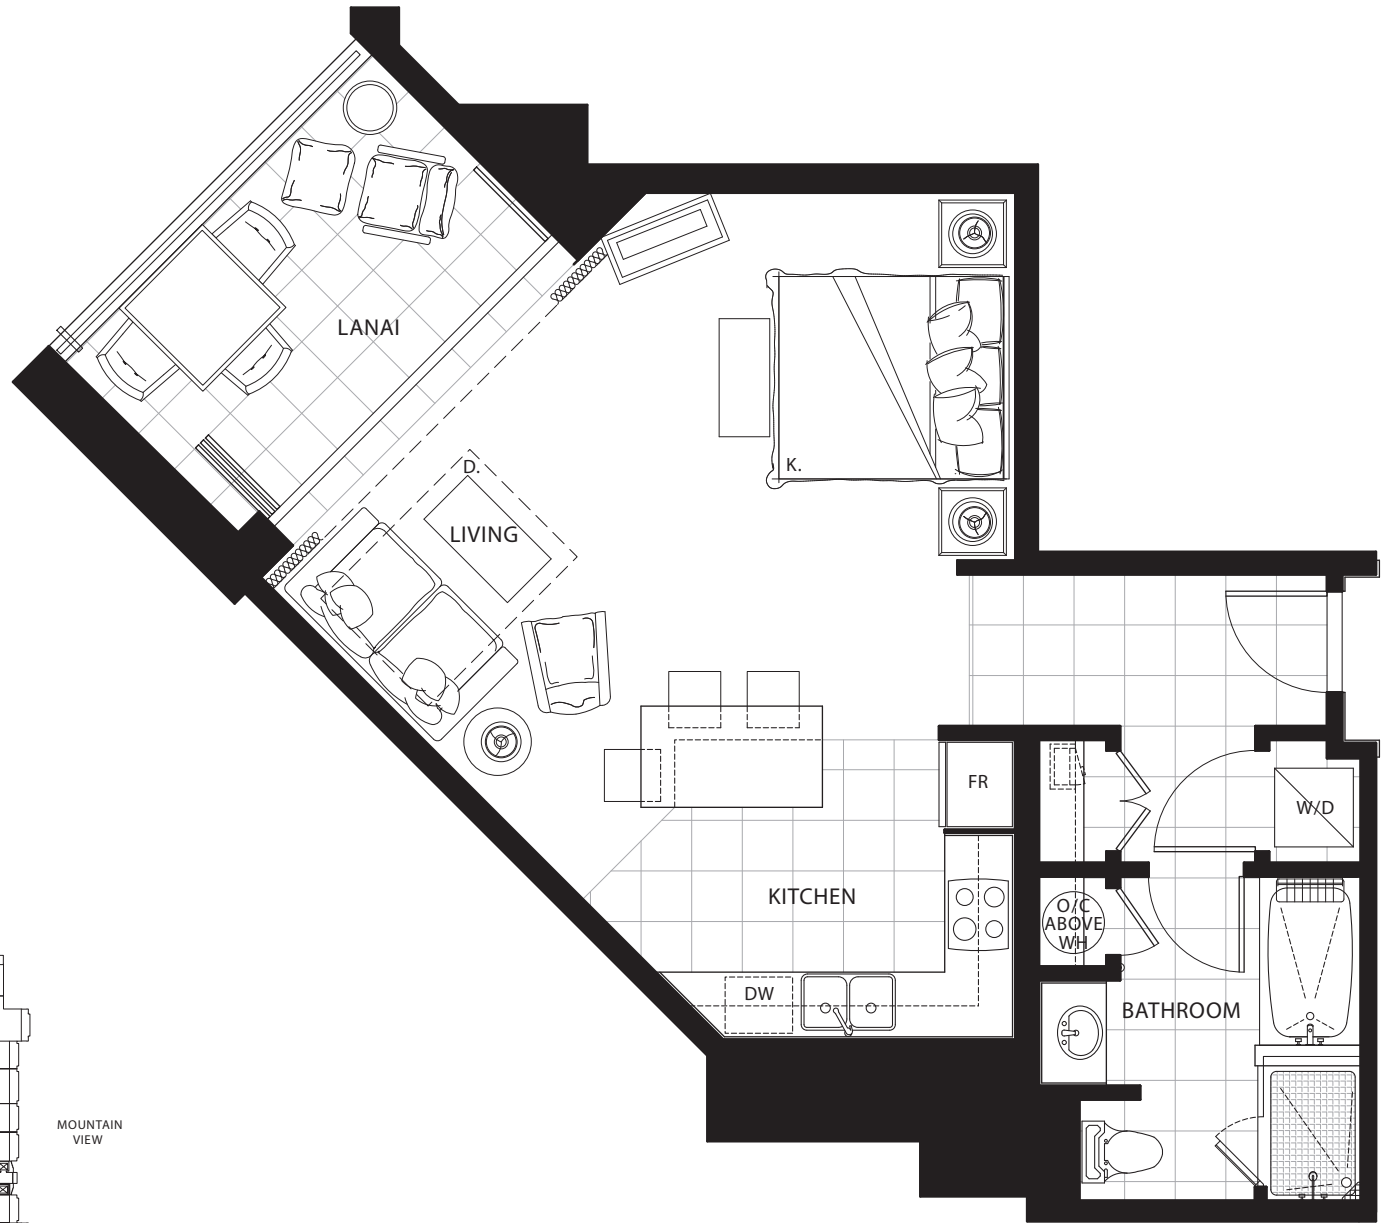

STUDIO

Plan A1

583 sq. ft. Interior

114 sq. ft. Lanai

(1 of 16)

Suites: 223, 233, 323, 333, 423,
 433, 523, 533, 623, 633,
 723, 733, 823, 833, 923,
 933

Listing Broker: PowerPlay Destination Properties (Hawaii) Inc., RB 21041
 Phone: 808-662-2840
 Toll free: 800-549-2740