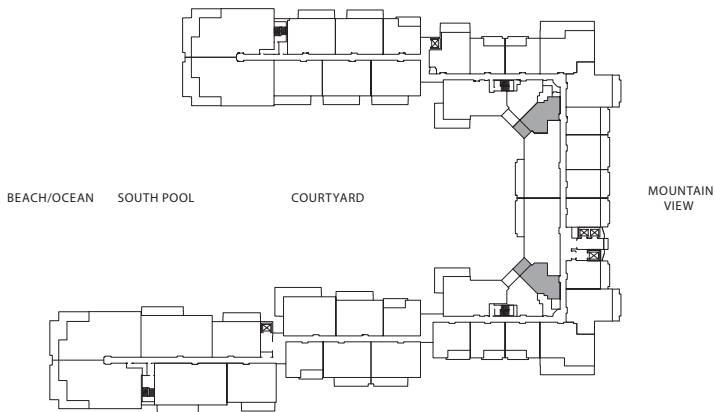

STUDIO

Plan A1

583 sq. ft. Interior

114 sq. ft. Lanai

(1 of 16)

Suites: 223, 233, 323, 333, 423,
 433, 523, 533, 623, 633,
 723, 733, 823, 833, 923,
 933

Listing Broker: PowerPlay Destination Properties (Hawaii) Inc., RB 21041
 Phone: 808-662-2840
 Toll free: 800-549-2740