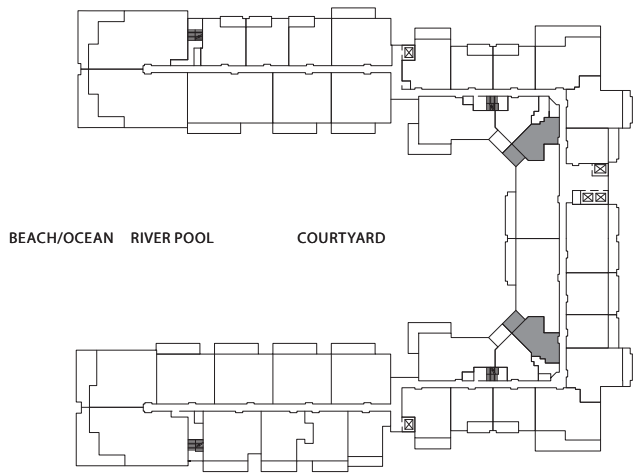

STUDIO

Plan A1b

580 sq. ft. Interior

100 sq. ft. Lanai

Suites: 22I, 23I, 33I, 43I, 53I,
63I, 72I, 73I, 82I, 83I,
92I, 93I

Listing Broker: PowerPlay Destination Properties (Hawaii) Inc., RB 21041
 Phone: 808-662-2840
 Toll free: 800-549-2740