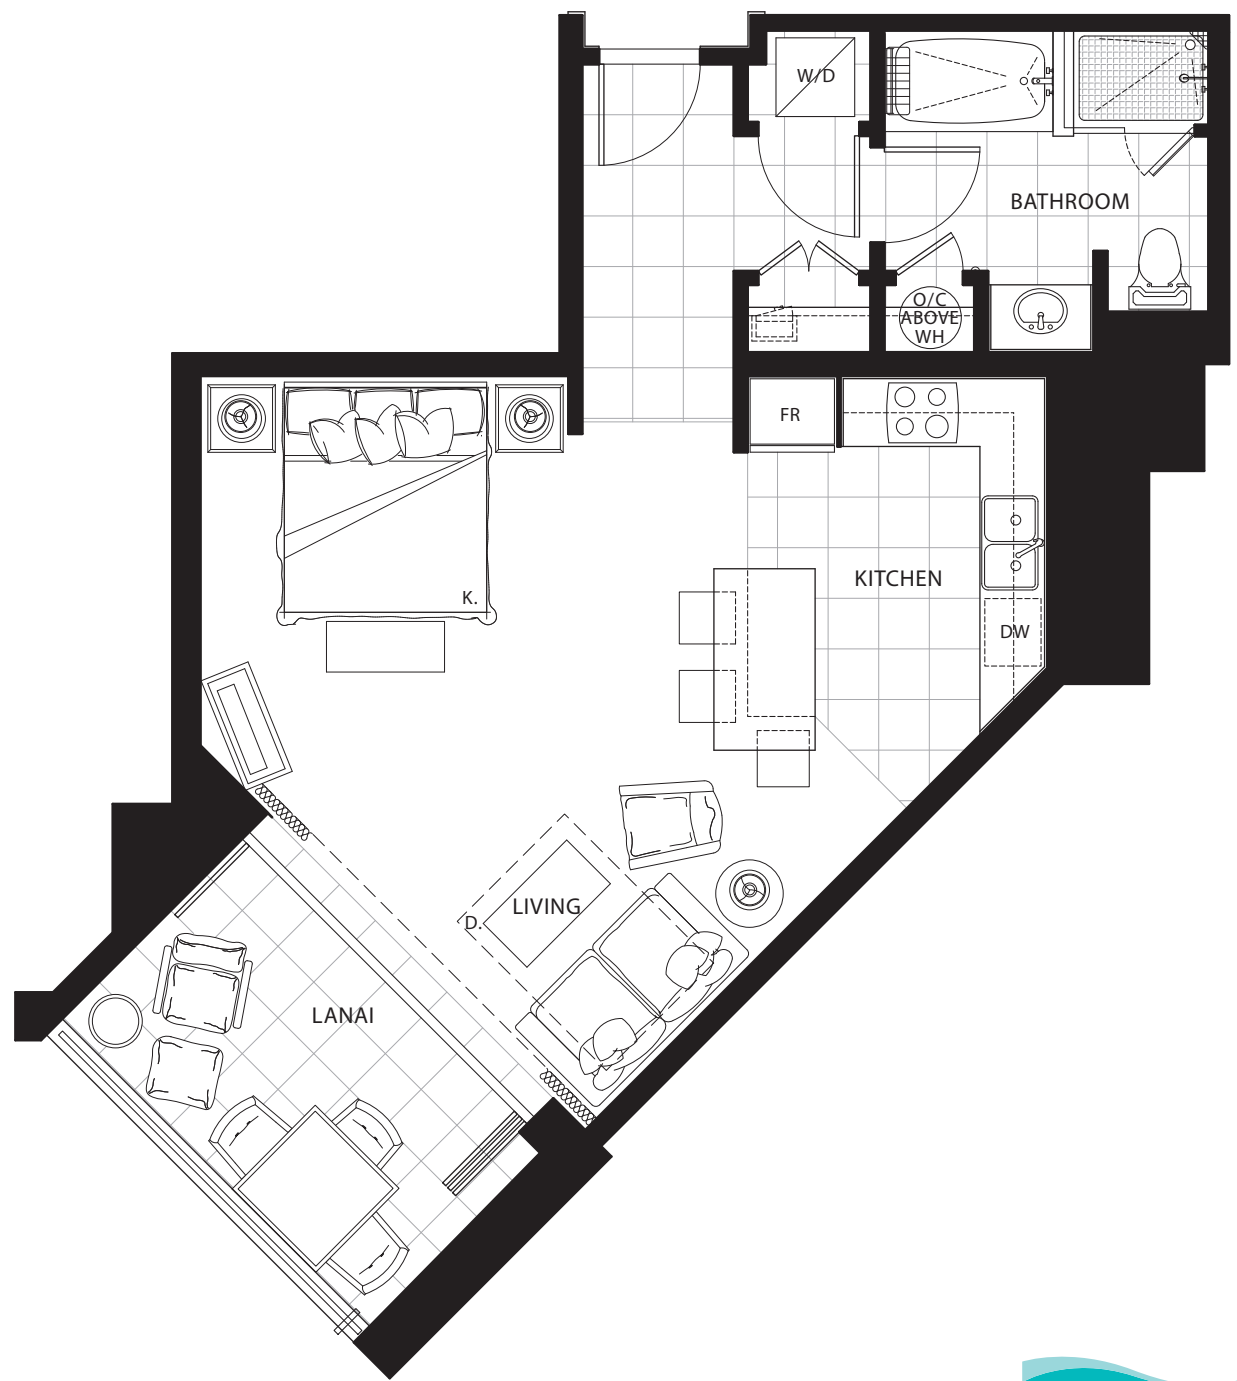

STUDIO

Plan A1b

580 sq. ft. Interior

100 sq. ft. Lanai

Suites: 22I, 23I, 33I, 43I, 53I,
63I, 72I, 73I, 82I, 83I,
92I, 93I

Listing Broker: PowerPlay Destination Properties (Hawaii) Inc., RB 21041
 Phone: 808-662-2840
 Toll free: 800-549-2740