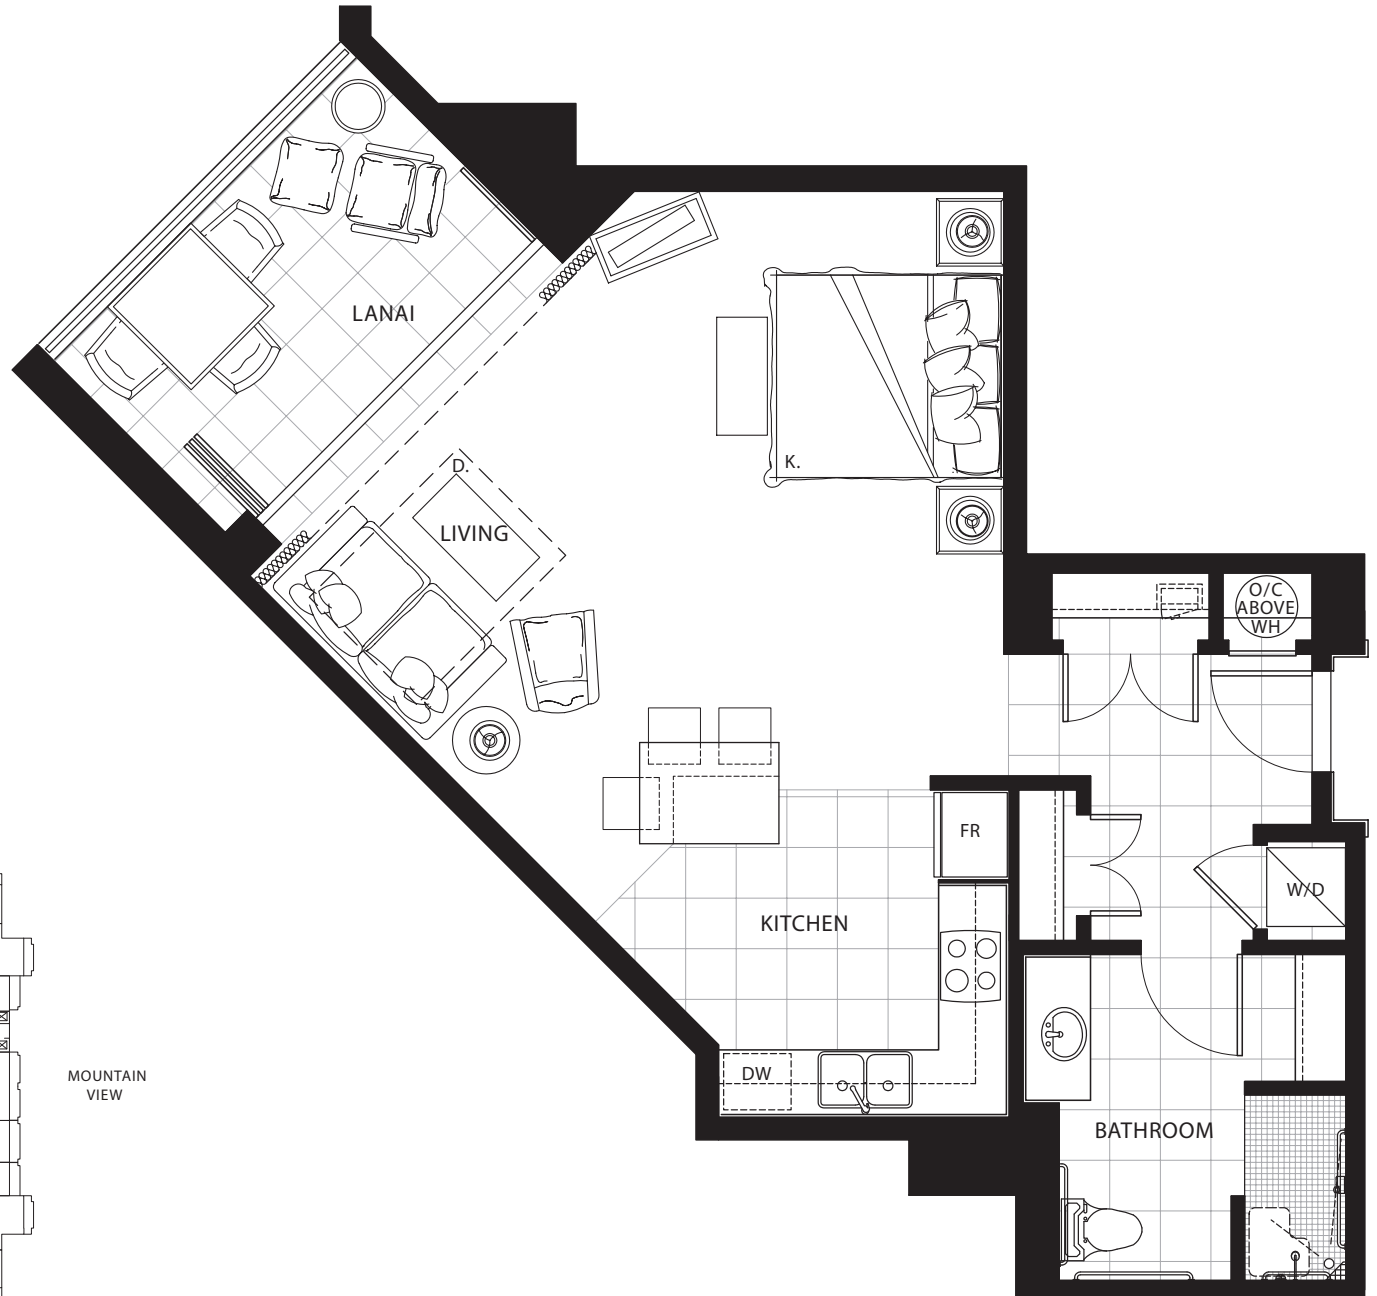

STUDIO

Plan A1-ADA

615 sq. ft. Interior

100 sq. ft. Lanai

Suites: 321, 421, 521, 621

Listing Broker: PowerPlay Destination Properties (Hawaii) Inc., RB 21041

Phone: 808-662-2840

Toll free: 800-549-2740