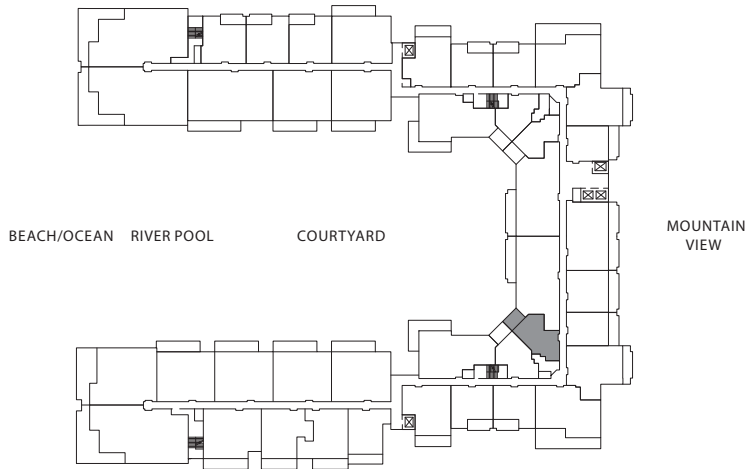

STUDIO

Plan A1-ADA

615 sq. ft. Interior

100 sq. ft. Lanai

Suites: 321, 421, 521, 621

Listing Broker: PowerPlay Destination Properties (Hawaii) Inc., RB 21041

Phone: 808-662-2840

Toll free: 800-549-2740