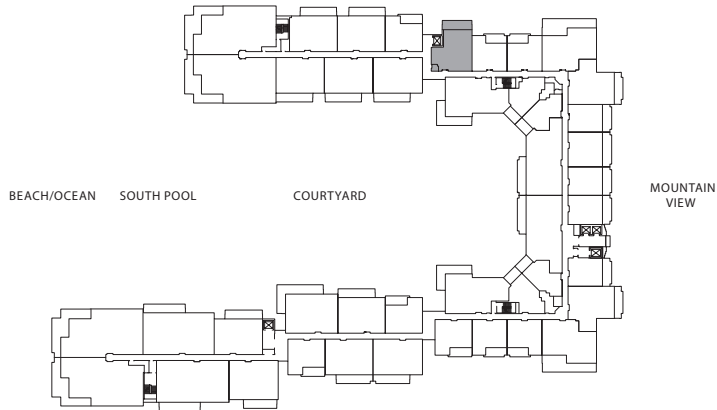

ONE BEDROOM & DEN

Plan BD1

950 sq. ft. Interior

190 sq. ft. Lanai

(1 of 7)

Suites: 142, 242, 342, 442, 542,

642, 742

Listing Broker: PowerPlay Destination Properties (Hawaii) Inc., RB 21041