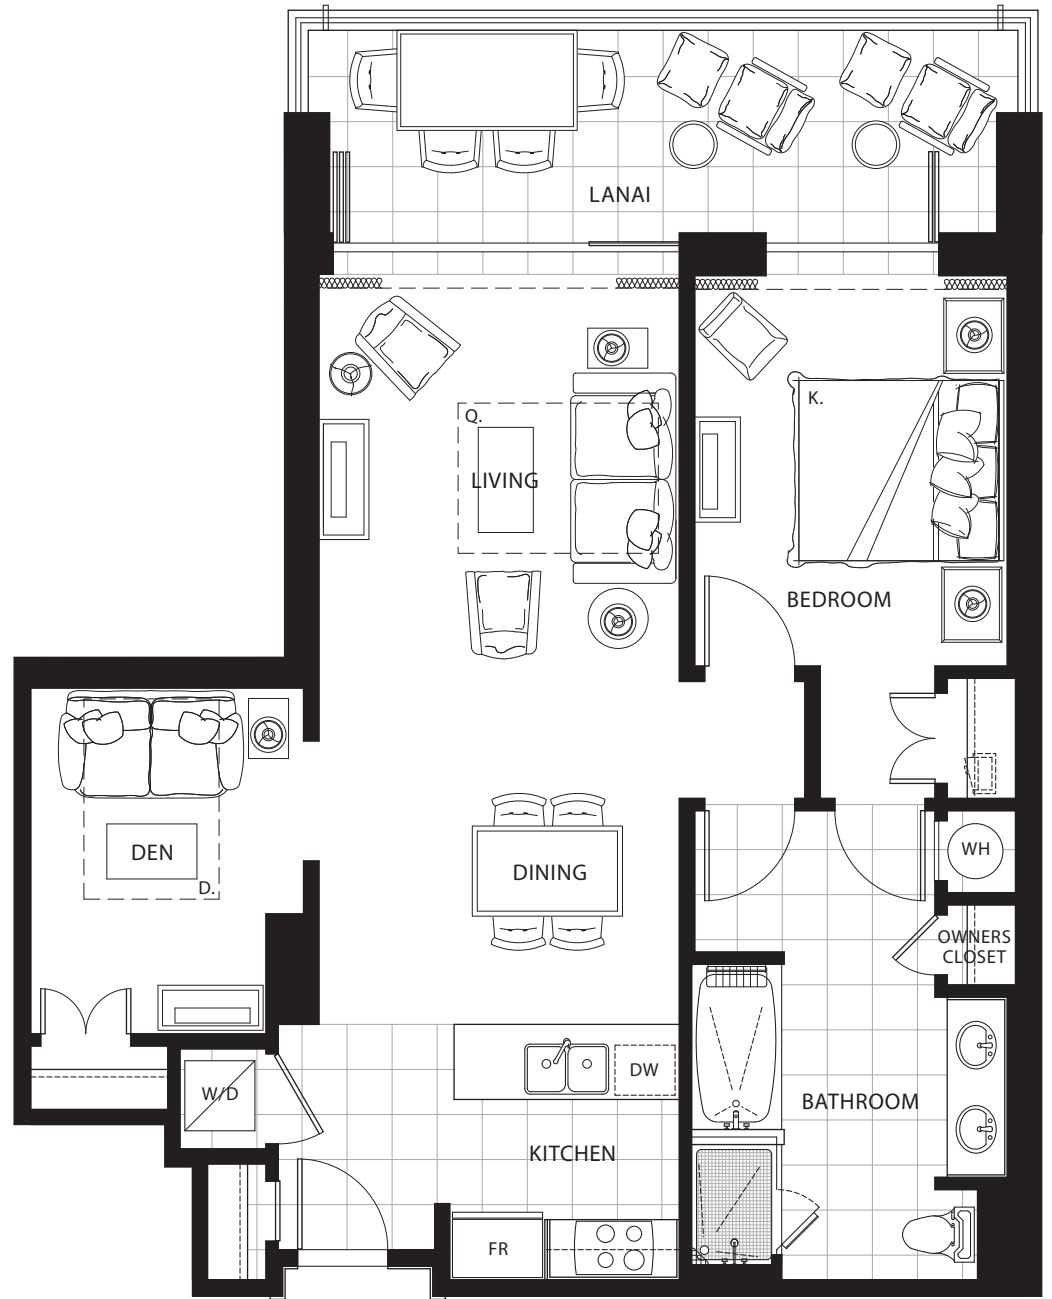

ONE BEDROOM & DEN

Plan BD1

950 sq. ft. Interior

190 sq. ft. Lanai

(1 of 7)

Suites: 142, 242, 342, 442, 542,

642, 742

Listing Broker: PowerPlay Destination Properties (Hawaii) Inc., RB 21041