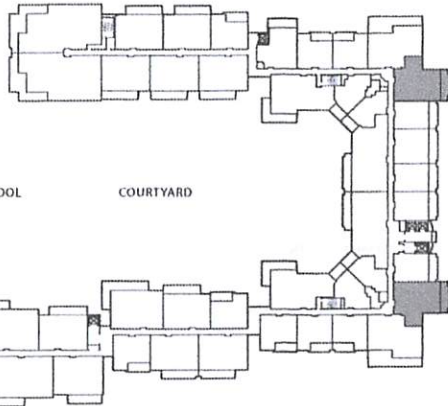

TWO BEDROOM

Plan C2

1,080 sq. ft. Interior

190 sq. ft. Lanai

(1 of 14)

Suites: 222, 234, 322, 334, 422,
434, 522, 534, 622, 634,
722, 734, 822, 834

BEACH/OCEAN

SOUTH POOL