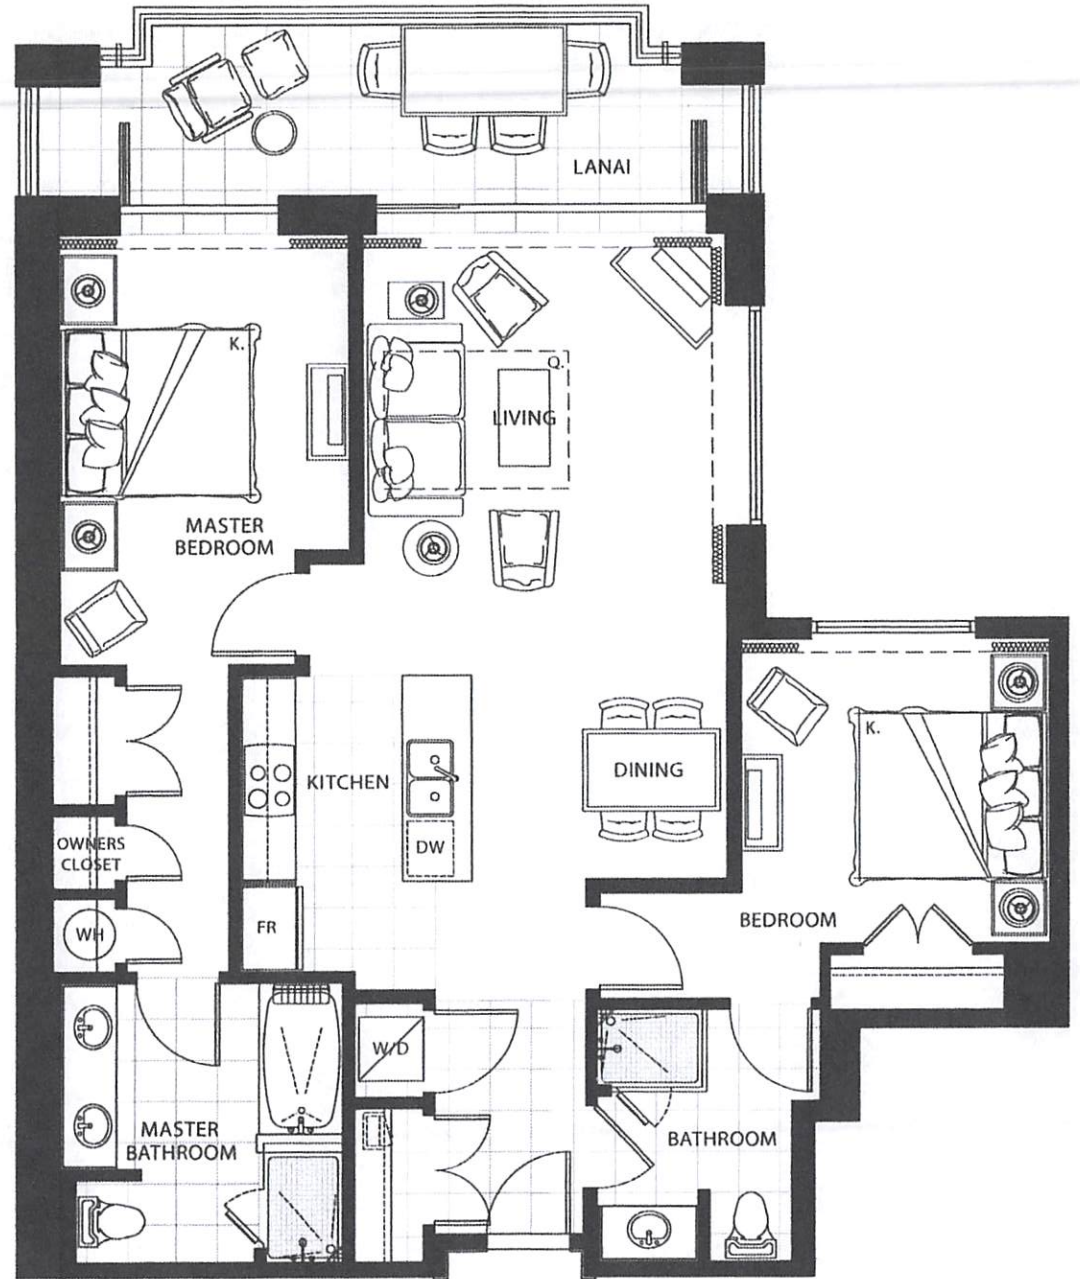

TWO BEDROOM

Plan C2

1,080 sq. ft. Interior

190 sq. ft. Lanai

(1 of 14)

Suites: 222, 234, 322, 334, 422,
434, 522, 534, 622, 634,
722, 734, 822, 834

BEACH/OCEAN

SOUTH POOL

COURTYARD

MOUNTAIN
VIEW