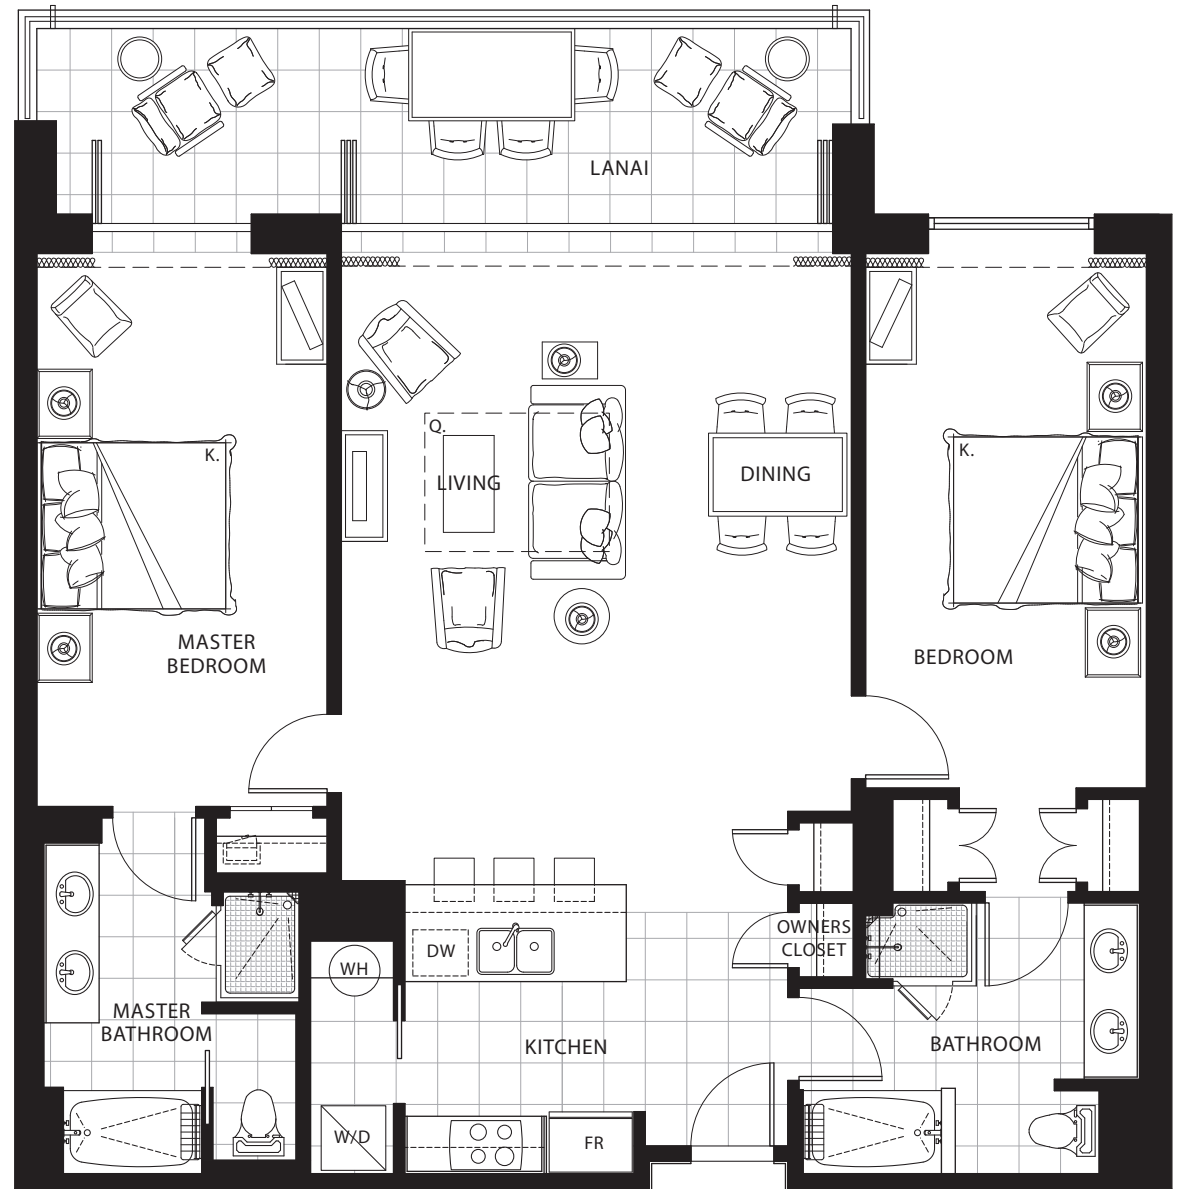

TWO BEDROOM

Plan C1a

1,315 sq. ft. Interior

230 sq. ft. Lanai

Suites: 103*, 105*, 107*, 109*, 143*,
145*, 203, 205, 207, 209,
243, 245, 303, 305, 307,
309, 343, 345, 403, 405,
407, 409, 443, 445, 503,
505, 507, 509, 543, 545,
603, 605, 607, 609, 643,
645, 703, 705, 707, 709,
743, 745

* Lanai area larger than noted

Listing Broker: PowerPlay Destination Properties (Hawaii) Inc., RB 21041

Phone: 808-662-2840

Toll free: 800-549-2740

OwnHonuaKai.com