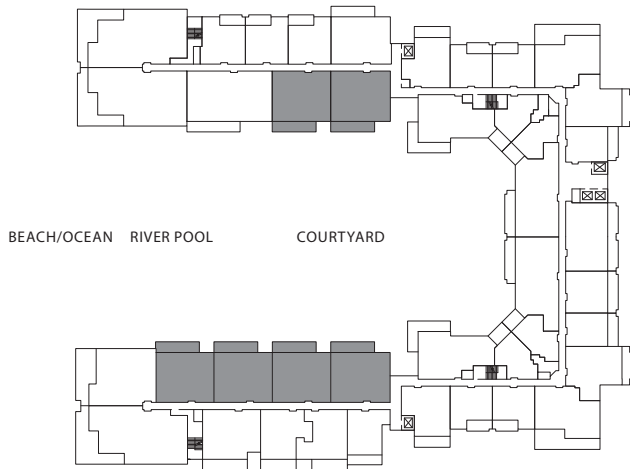

TWO BEDROOM

Plan C1a

1,315 sq. ft. Interior

230 sq. ft. Lanai

Suites: 103*, 105*, 107*, 109*, 143*,
145*, 203, 205, 207, 209,
243, 245, 303, 305, 307,
309, 343, 345, 403, 405,
407, 409, 443, 445, 503,
505, 507, 509, 543, 545,
603, 605, 607, 609, 643,
645, 703, 705, 707, 709,
743, 745

* Lanai area larger than noted

Listing Broker: PowerPlay Destination Properties (Hawaii) Inc., RB 21041

Phone: 808-662-2840

Toll free: 800-549-2740

OwnHonuaKai.com