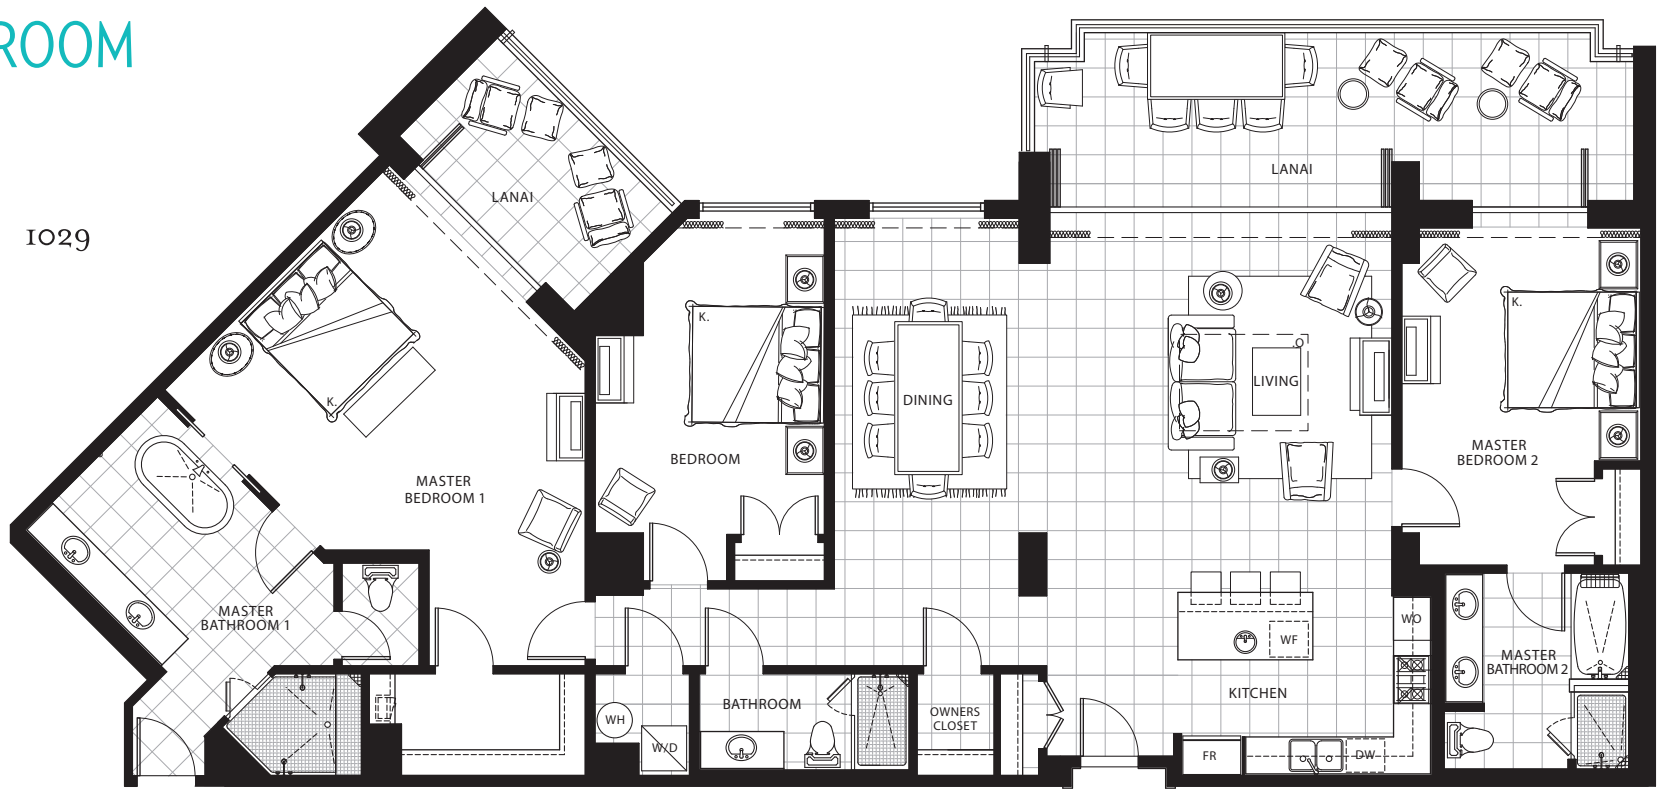

THREE BEDROOM

Plan D4-R

2,170 sq. ft. Interior

400 sq. ft. Lanai

Residences: 1025, 1029

Listing Broker: PowerPlay Destination Properties (Hawaii) Inc., RB 21041

Phone: 808-662-2840

Toll free: 800-549-2740