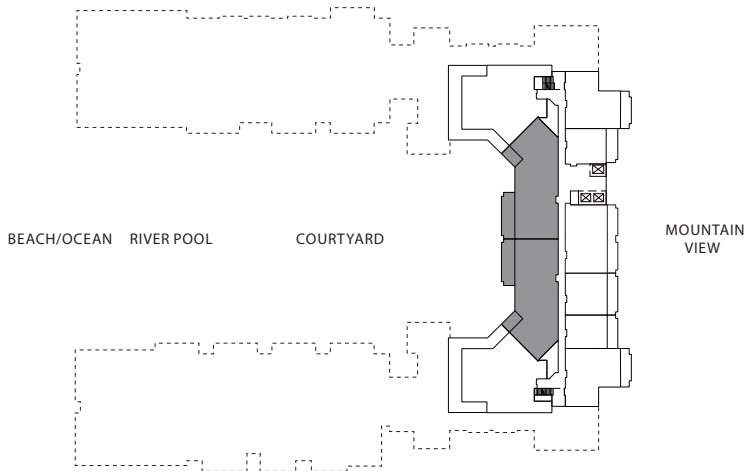

THREE BEDROOM

Plan D4-R

2,170 sq. ft. Interior

400 sq. ft. Lanai

Residences: 1025, 1029

Listing Broker: PowerPlay Destination Properties (Hawaii) Inc., RB 21041

Phone: 808-662-2840

Toll free: 800-549-2740