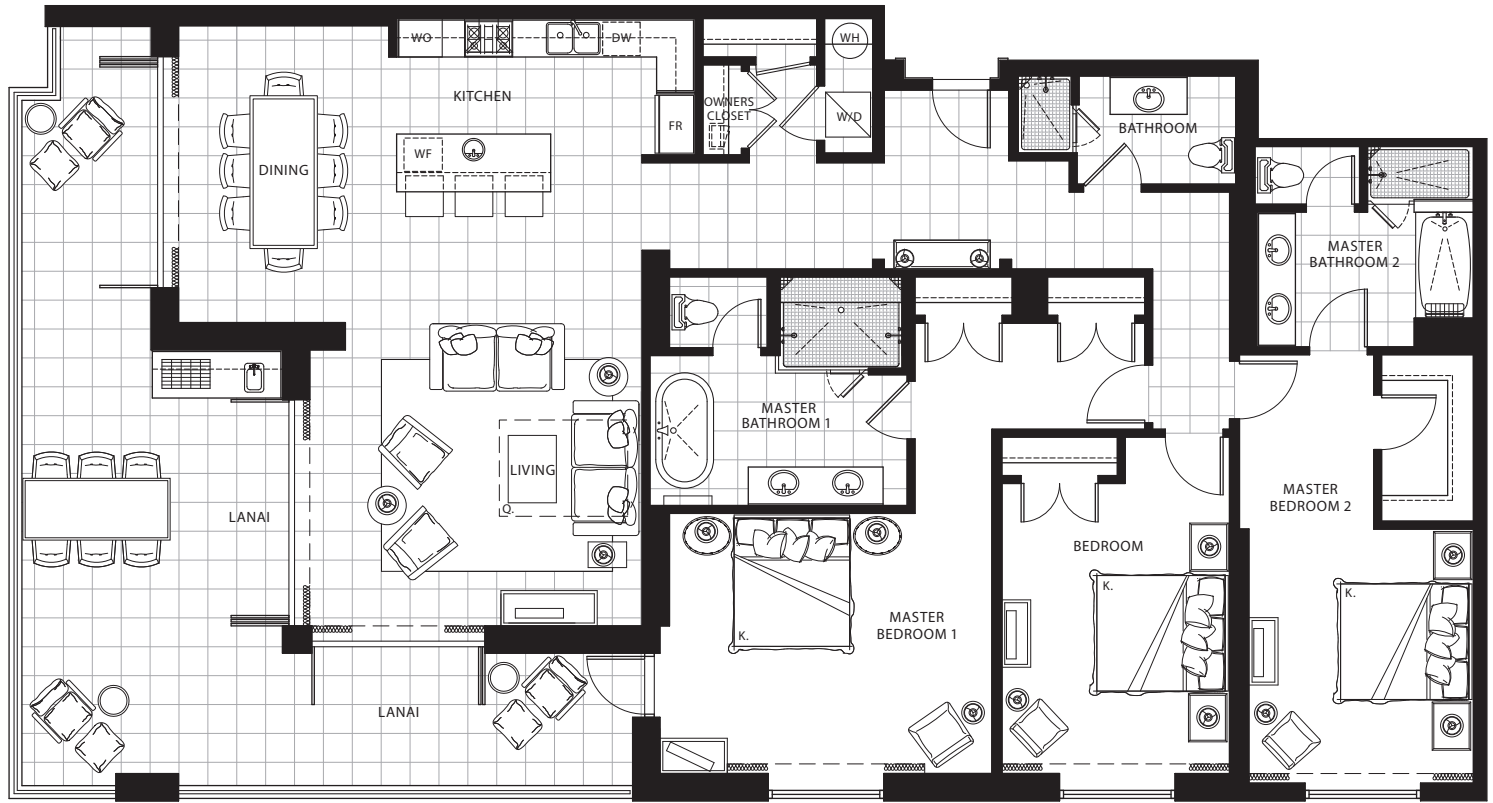

THREE BEDROOM

Plan D2a L-R

2,230 sq. ft. Interior

Residence: 102

1,310 sq. ft. Lanai*

Residence: 150

1,360 sq. ft. Lanai*

*Includes landscaped lanai area (not shown)