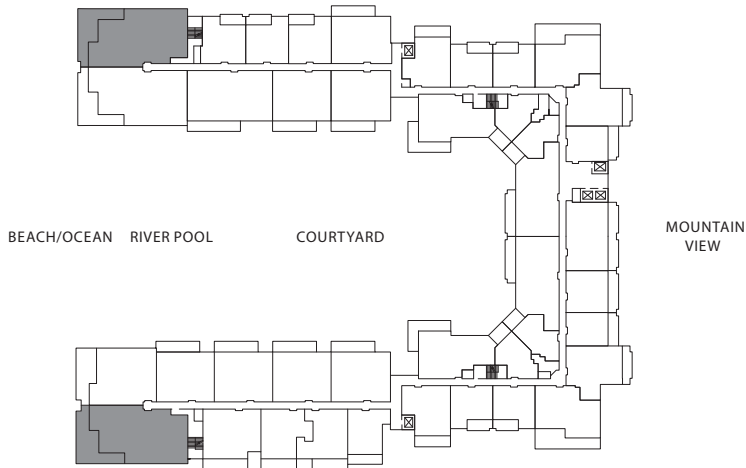

THREE BEDROOM

Plan D2a L-R

2,230 sq. ft. Interior

Residence: 102

1,310 sq. ft. Lanai*

Residence: 150

1,360 sq. ft. Lanai*

*Includes landscaped lanai area (not shown)