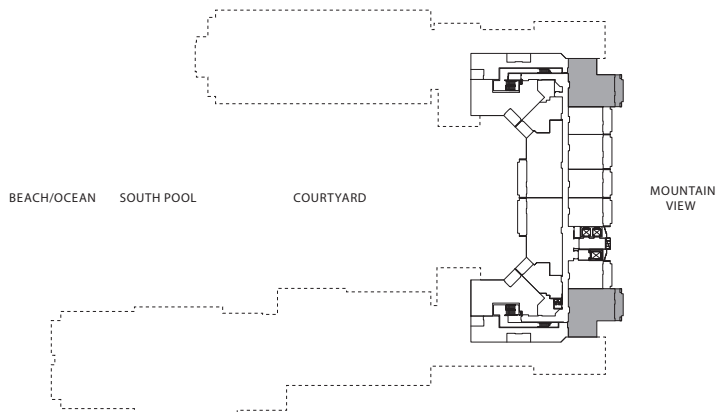

TWO BEDROOM

Plan C2a

1,235 sq. ft. Interior

190 sq. ft. Lanai

(1 of 4)

Suites: 922, 934, 1022, 1034

Listing Broker: PowerPlay Destination Properties (Hawaii) Inc., RB 21041

Phone: 808-662-2840