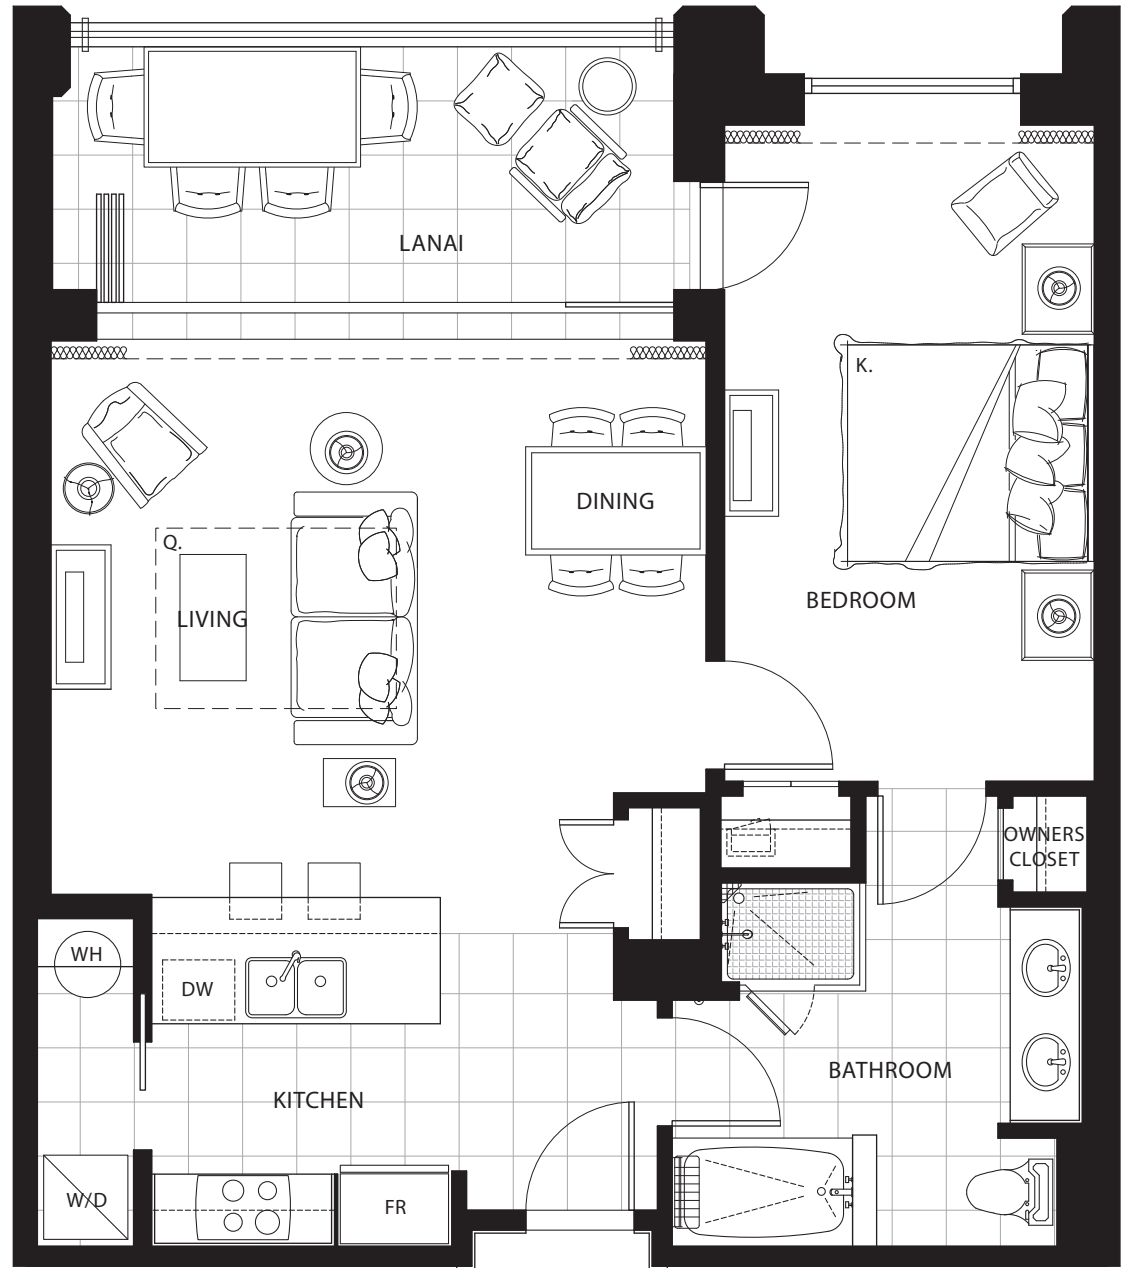

ONE BEDROOM

Plan B1b

780 sq. ft. Interior

140 sq. ft. Lanai

Suites: 144*, 146*, 148*, 244, 246,
248, 344, 346, 348, 444,
446, 448, 544, 546, 548,
644, 646, 648, 744, 746,
748

* Lanai area larger than noted