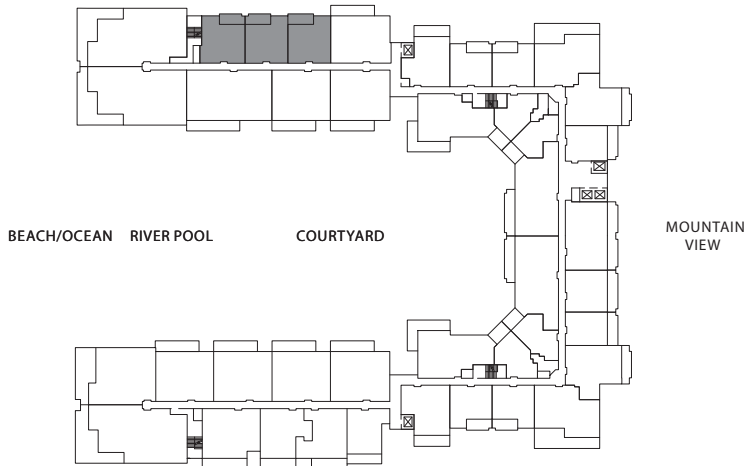

ONE BEDROOM

Plan B1b

780 sq. ft. Interior

140 sq. ft. Lanai

Suites: 144*, 146*, 148*, 244, 246,
248, 344, 346, 348, 444,
446, 448, 544, 546, 548,
644, 646, 648, 744, 746,
748

* Lanai area larger than noted