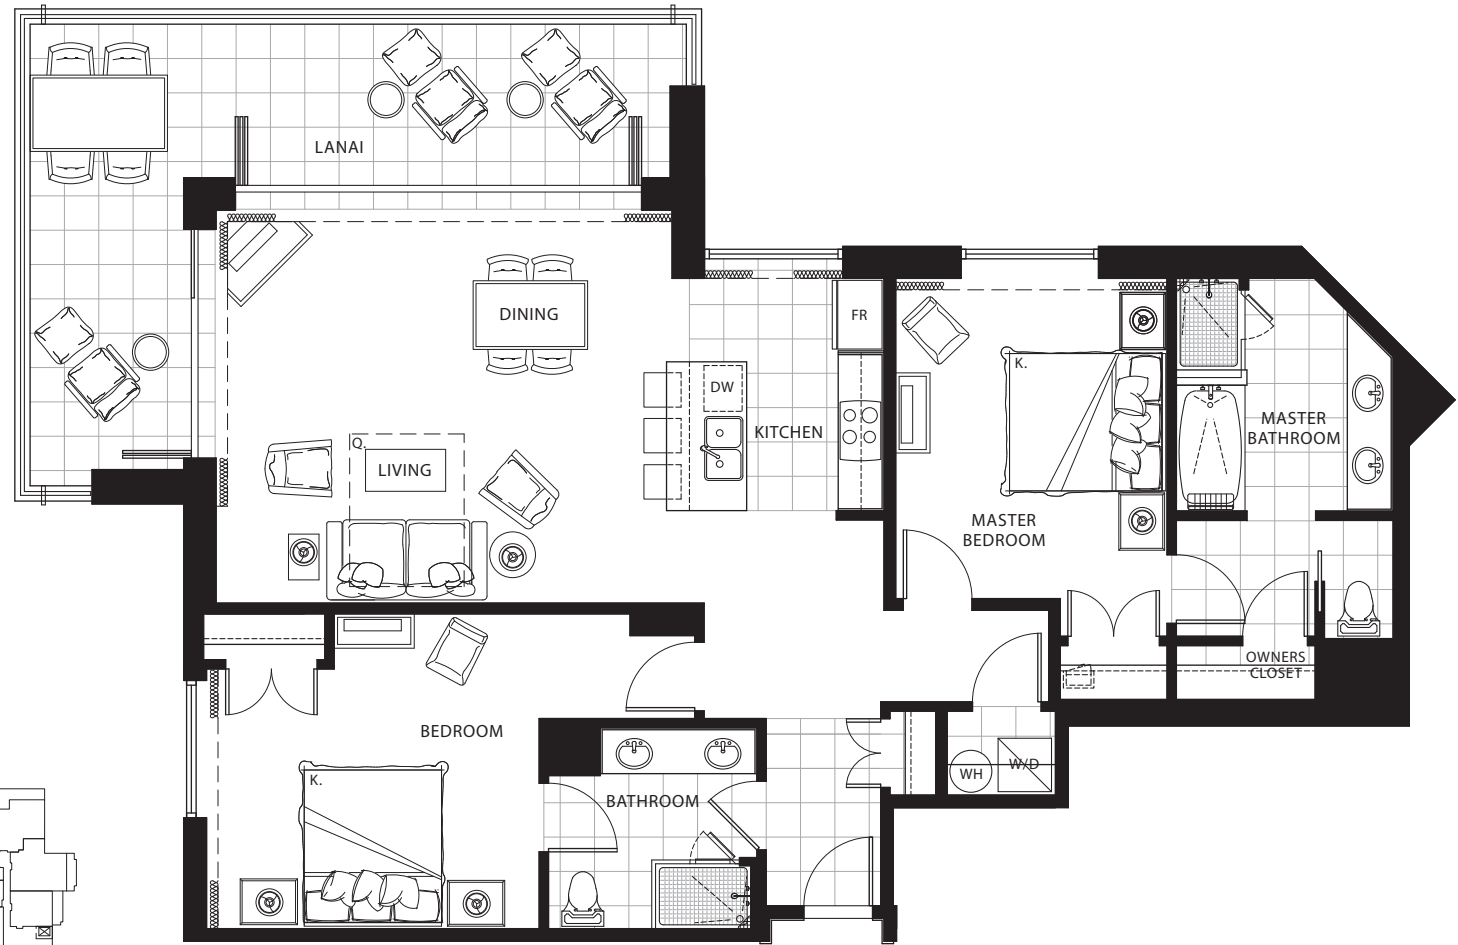

TWO BEDROOM Plan C4

1,325 sq. ft. Interior

315 sq. ft. Lanai

Suites: 113,* 139,* 213,
239, 313, 339,
413, 439, 513,
539, 613, 639,
713, 739, 813,
839

* Lanai area larger than noted

MOUNTAIN
VIEW

Listing Broker: PowerPlay Destination Properties (Hawaii) Inc., RB 21041