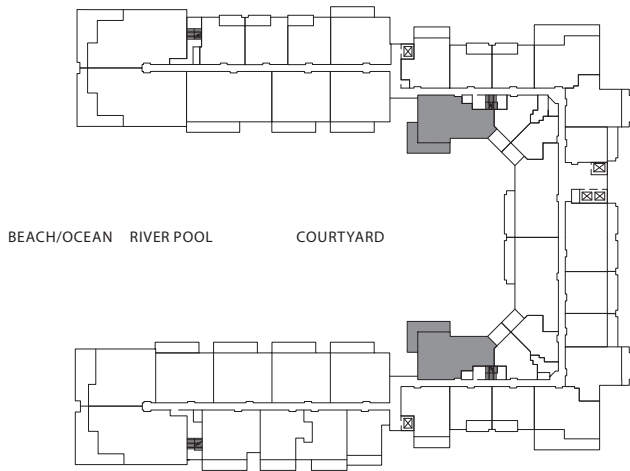

TWO BEDROOM Plan C4

1,325 sq. ft. Interior

315 sq. ft. Lanai

Suites: 113,* 139,* 213,
239, 313, 339,
413, 439, 513,
539, 613, 639,
713, 739, 813,
839

* Lanai area larger than noted

MOUNTAIN
VIEW

Listing Broker: PowerPlay Destination Properties (Hawaii) Inc., RB 21041