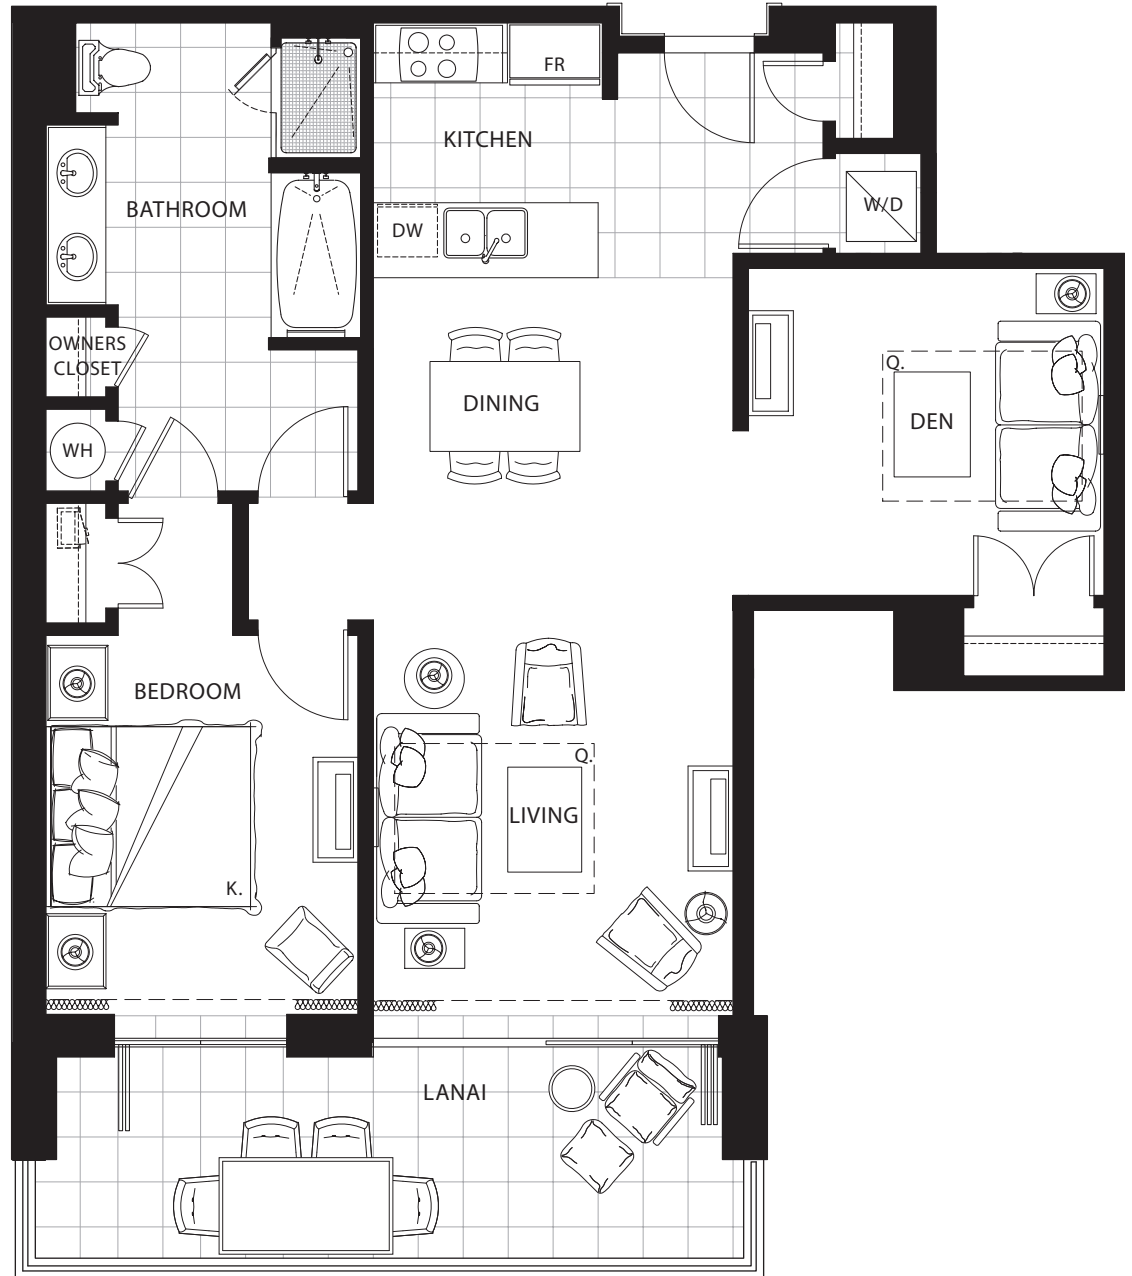

ONE BEDROOM & DEN

Plan BD2

945 sq. ft. Interior

180 sq. ft. Lanai

Suites: 106,* 206, 306, 406, 506,
606, 706

* Lanai area larger than noted

Listing Broker: PowerPlay Destination Properties (Hawaii) Inc., RB 21041