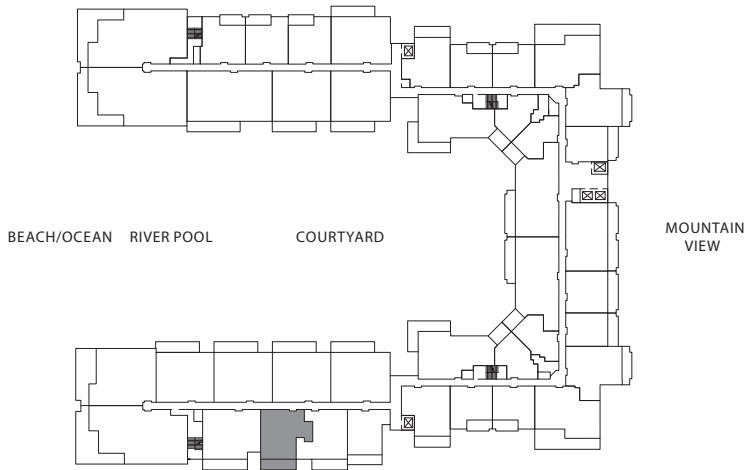

ONE BEDROOM & DEN

Plan BD2

945 sq. ft. Interior

180 sq. ft. Lanai

Suites: 106,* 206, 306, 406, 506,
606, 706

* Lanai area larger than noted

Listing Broker: PowerPlay Destination Properties (Hawaii) Inc., RB 21041