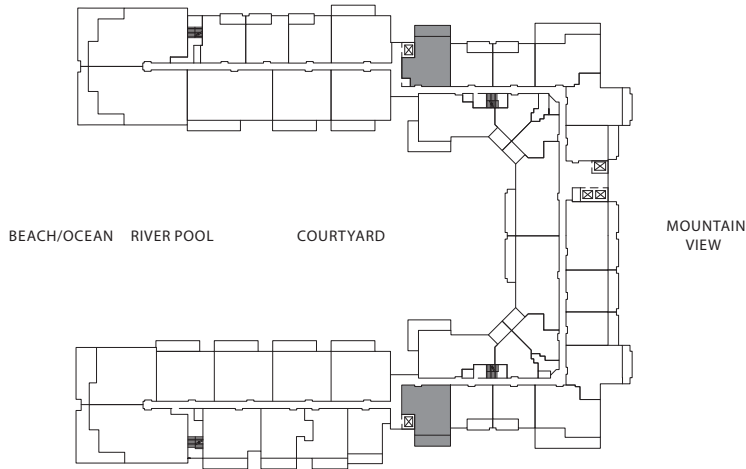

ONE BEDROOM & DEN

Plan BD1

915 sq. ft. Interior

175 sq. ft. Lanai

Suites: 112*, 140*, 212*, 240, 312,
340, 412, 440, 512, 540,
612, 640, 712, 740

* Lanai area larger than noted

Listing Broker: PowerPlay Destination Properties (Hawaii) Inc., RB 21041