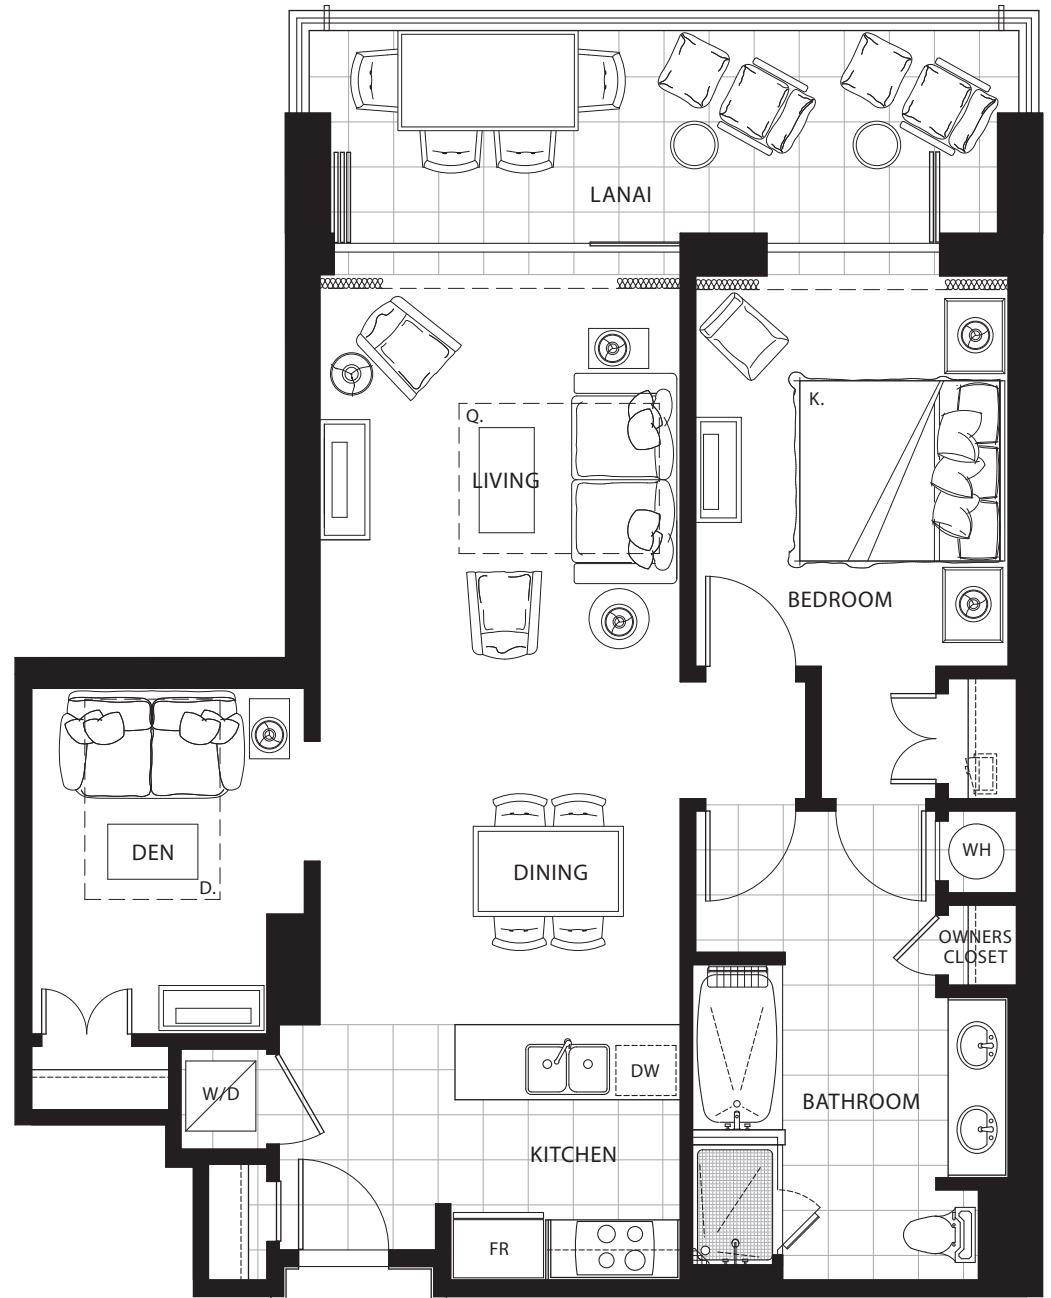

ONE BEDROOM & DEN

Plan BD1

915 sq. ft. Interior

175 sq. ft. Lanai

Suites: 112*, 140*, 212*, 240, 312,
340, 412, 440, 512, 540,
612, 640, 712, 740

* Lanai area larger than noted

Listing Broker: PowerPlay Destination Properties (Hawaii) Inc., RB 21041