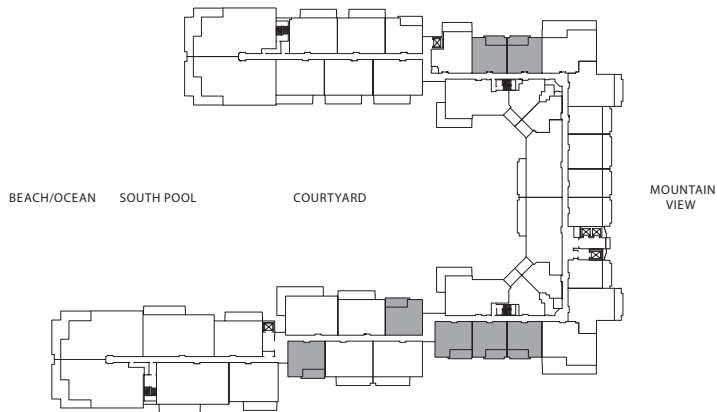

ONE BEDROOM

Plan B1

700 sq. ft. Interior

145 sq. ft. Lanai

(1 of 52)

Suites: 108, 113, 114, 116, 138,
 140, 208, 213, 214, 216,
 218, 238, 240, 308, 313,
 314, 316, 318, 338, 340,
 408, 413, 414, 416, 418,
 438, 440, 508, 513, 514,
 516, 518, 538, 540, 608,
 613, 614, 616, 618, 638,
 640, 708, 713, 714, 716,
 718, 738, 740, 816, 818,
 838, 840