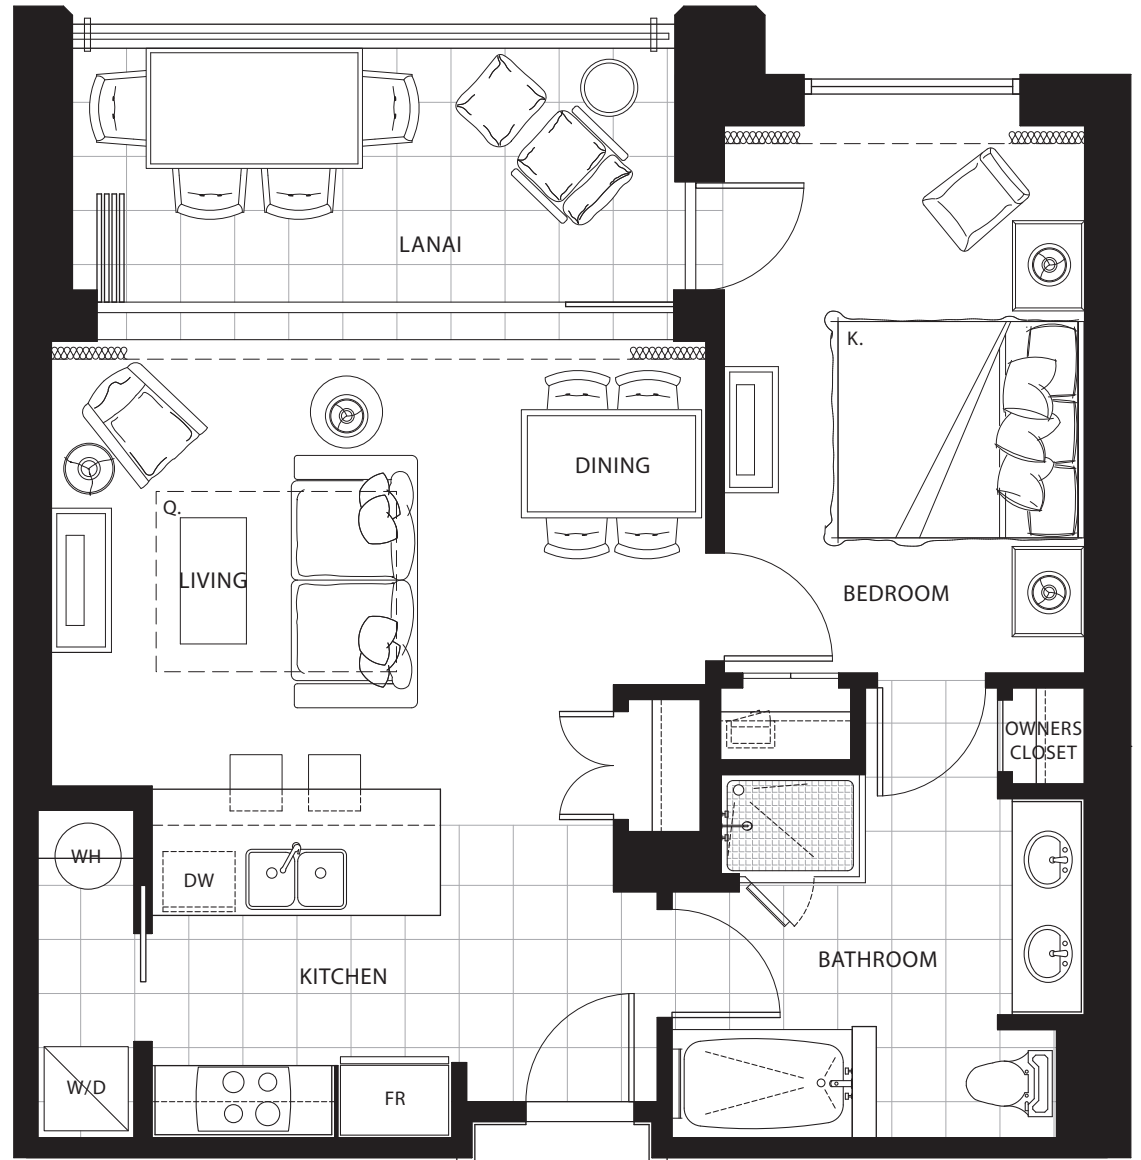

ONE BEDROOM

Plan B1

700 sq. ft. Interior

145 sq. ft. Lanai

(1 of 52)

Suites: 108, 113, 114, 116, 138,
 140, 208, 213, 214, 216,
 218, 238, 240, 308, 313,
 314, 316, 318, 338, 340,
 408, 413, 414, 416, 418,
 438, 440, 508, 513, 514,
 516, 518, 538, 540, 608,
 613, 614, 616, 618, 638,
 640, 708, 713, 714, 716,
 718, 738, 740, 816, 818,
 838, 840