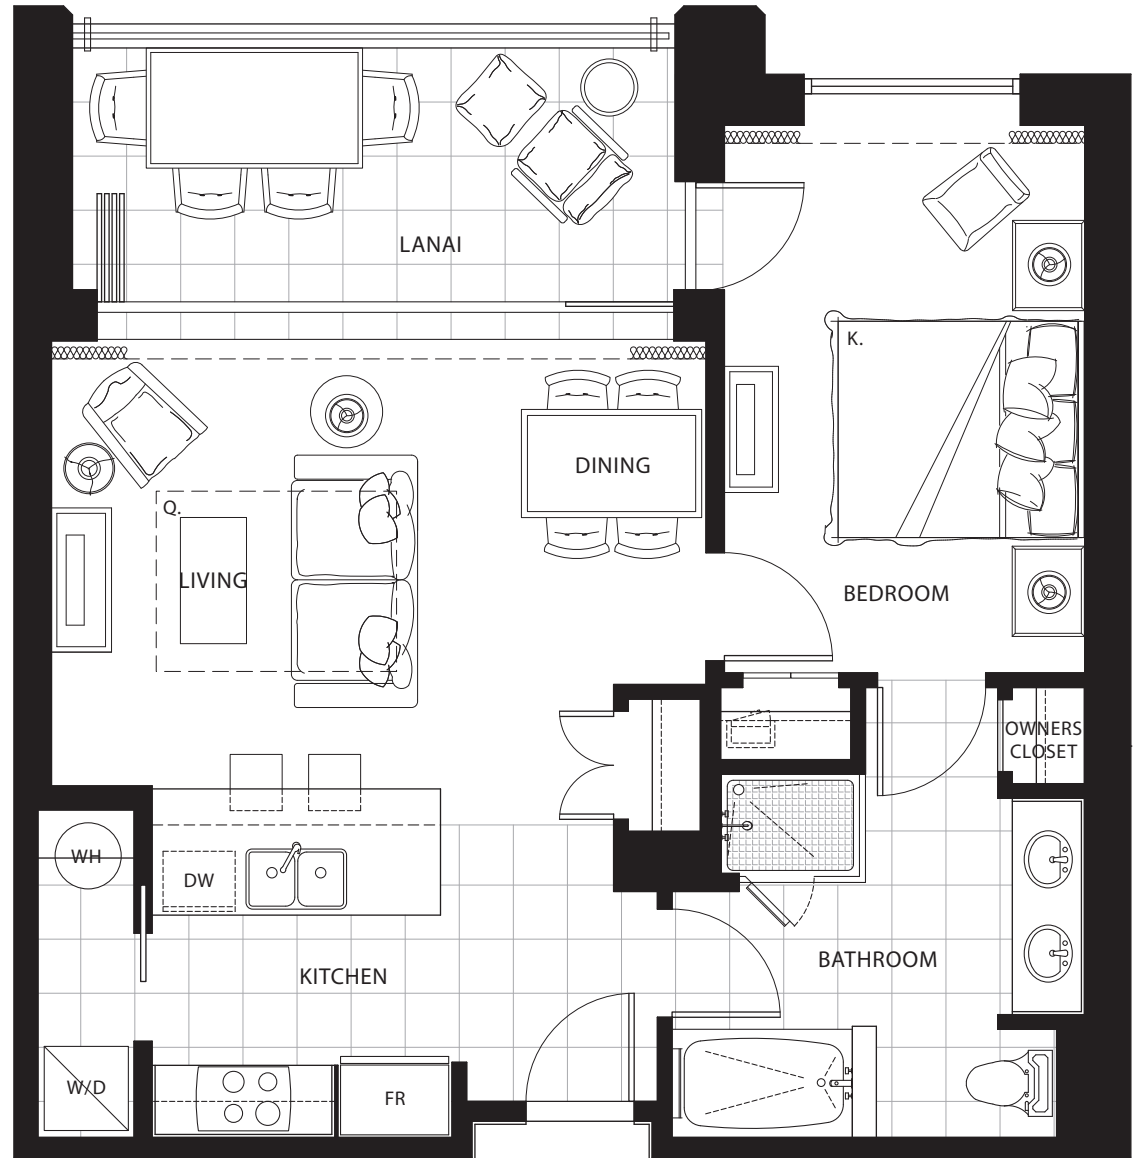

ONE BEDROOM

Plan B1

690 sq. ft. Interior

135 sq. ft. Lanai

Suites: 136*, 138*, 214*, 216*, 236,
238, 314, 316, 336, 338,
414, 416, 436, 438, 514,
516, 536, 538, 614, 616,
636, 638, 714, 716, 736,
738, 814, 816, 836, 838

* Lanai area larger than noted

Listing Broker: PowerPlay Destination Properties (Hawaii) Inc., RB 21041

Phone: 808-662-2840

Toll free: 800-549-2740

OwnHonuaKai.com