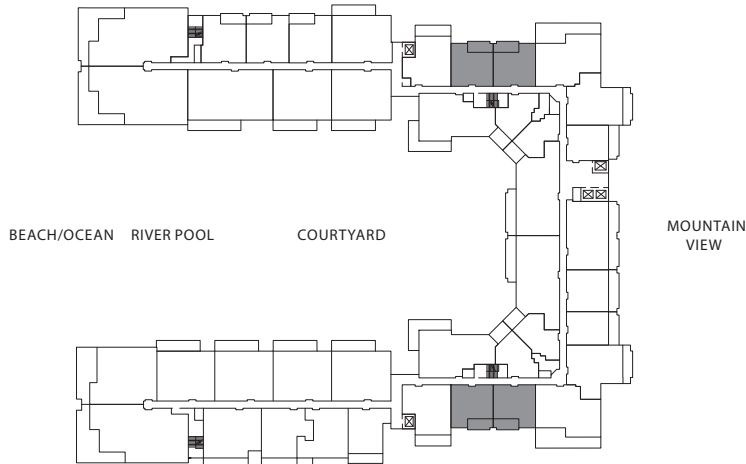

ONE BEDROOM

Plan B1

690 sq. ft. Interior

135 sq. ft. Lanai

Suites: 136*, 138*, 214*, 216*, 236,
238, 314, 316, 336, 338,
414, 416, 436, 438, 514,
516, 536, 538, 614, 616,
636, 638, 714, 716, 736,
738, 814, 816, 836, 838

* Lanai area larger than noted

Listing Broker: PowerPlay Destination Properties (Hawaii) Inc., RB 21041

Phone: 808-662-2840

Toll free: 800-549-2740

OwnHonuaKai.com