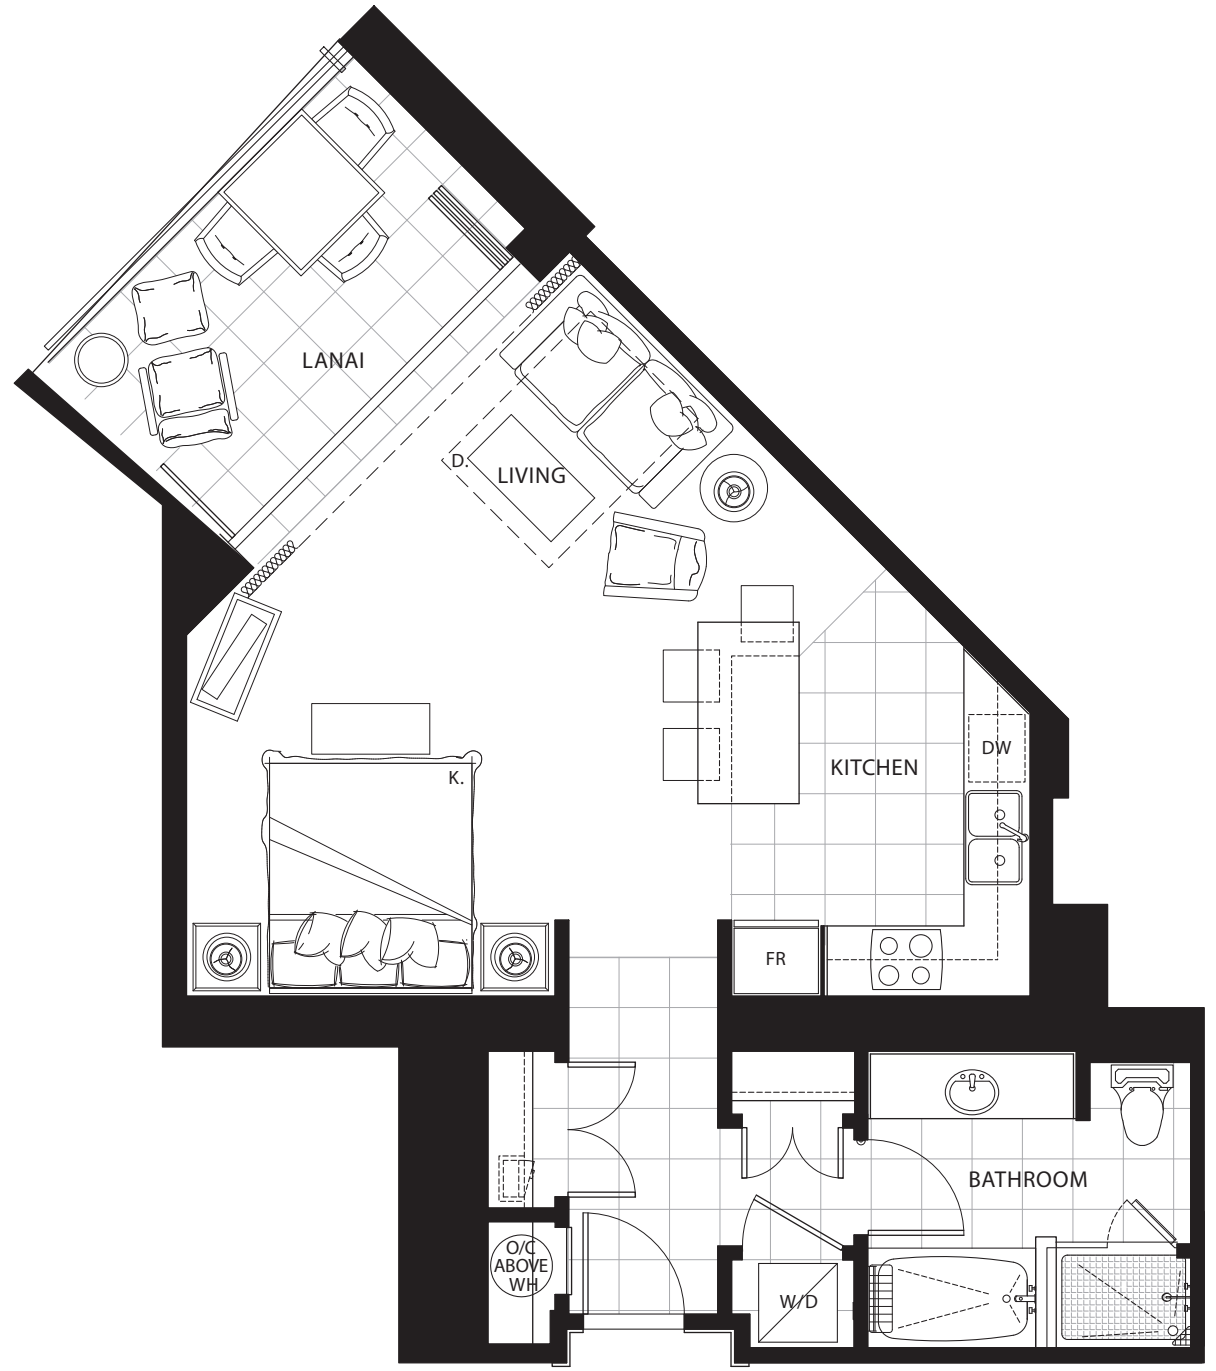

STUDIO

Plan A1a

595 sq. ft. Interior

100 sq. ft. Lanai

Suites: 215, 237, 315, 337, 415,
437, 515, 537, 615, 637,
715, 737, 815, 837

Listing Broker: PowerPlay Destination Properties (Hawaii) Inc., RB 21041
Phone: 808-662-2840
Toll free: 800-549-2740