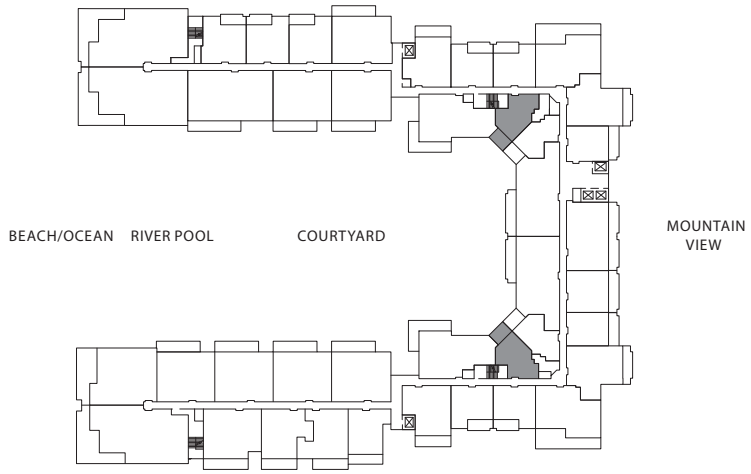

STUDIO

Plan A1a

595 sq. ft. Interior

100 sq. ft. Lanai

Suites: 215, 237, 315, 337, 415,
437, 515, 537, 615, 637,
715, 737, 815, 837

Listing Broker: PowerPlay Destination Properties (Hawaii) Inc., RB 21041
Phone: 808-662-2840
Toll free: 800-549-2740