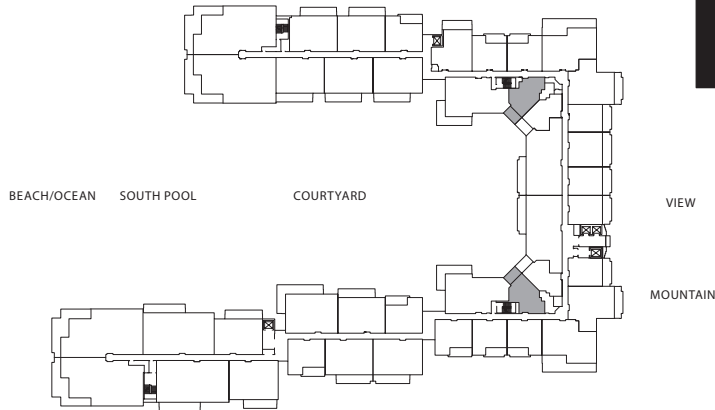

STUDIO

Plan A1a

595 sq. ft. Interior

114 sq. ft. Lanai

(1 of 10)

Suites: 219, 237, 519,
537, 619, 637,
719, 737, 819,
837

Listing Broker: PowerPlay Destination Properties (Hawaii) Inc., RB 21041

Phone: 808-662-2840