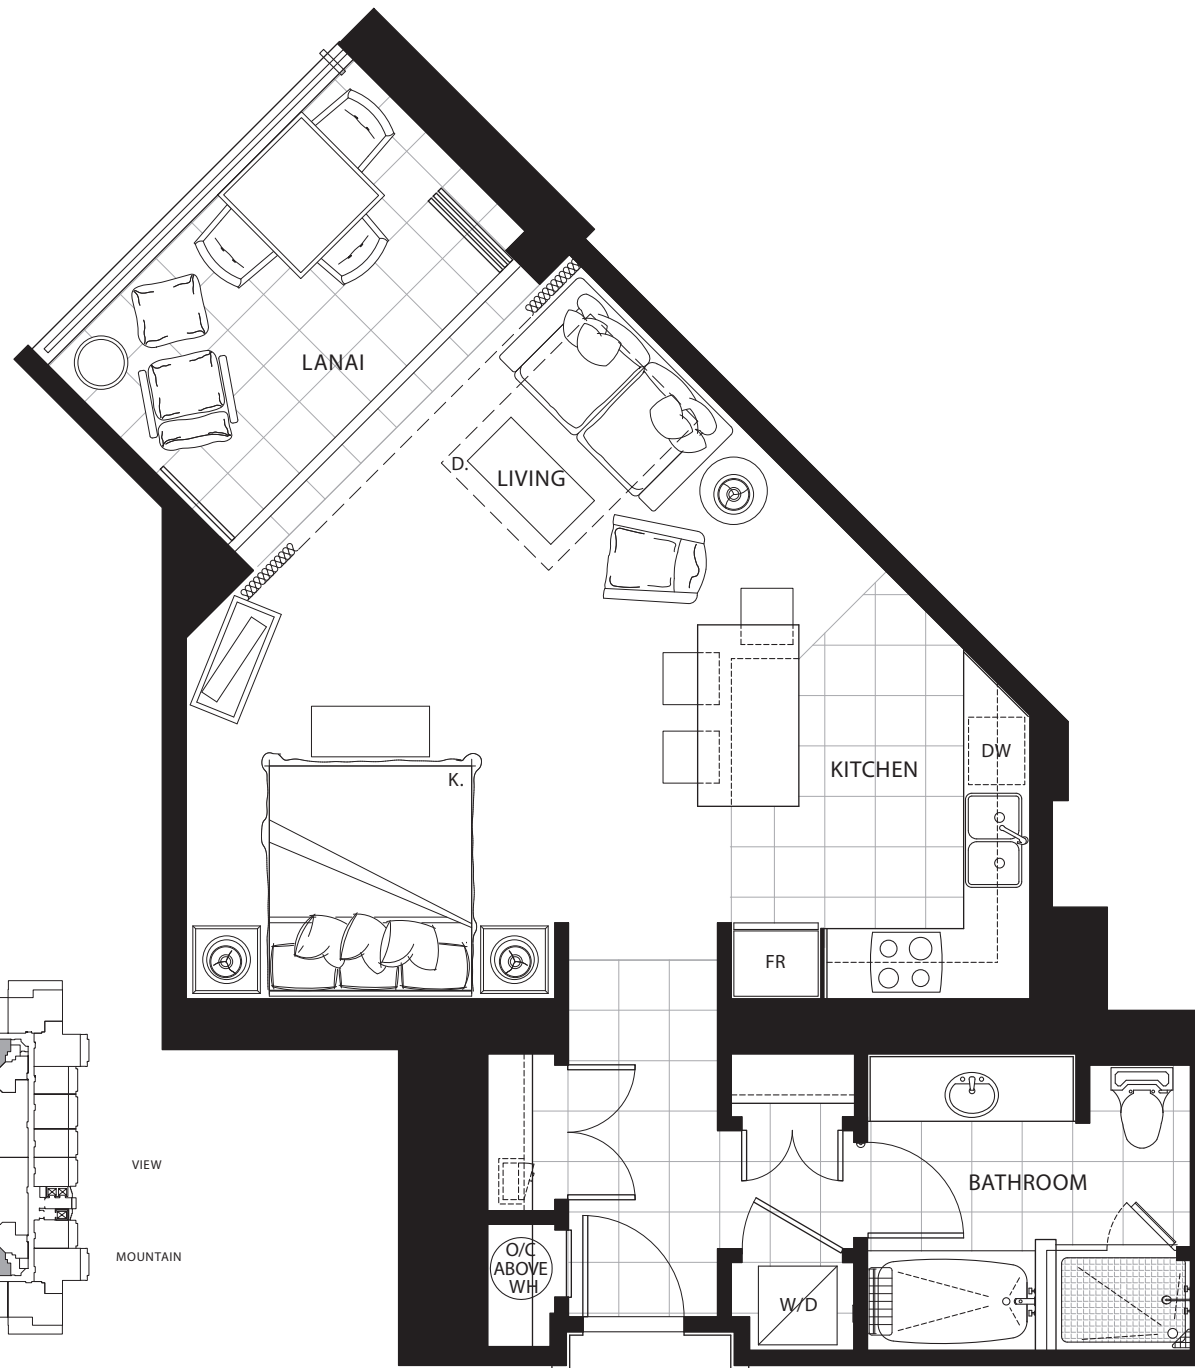

STUDIO

Plan A1a

595 sq. ft. Interior

114 sq. ft. Lanai

(1 of 10)

Suites: 219, 237, 519,
537, 619, 637,
719, 737, 819,
837

Listing Broker: PowerPlay Destination Properties (Hawaii) Inc., RB 21041

Phone: 808-662-2840