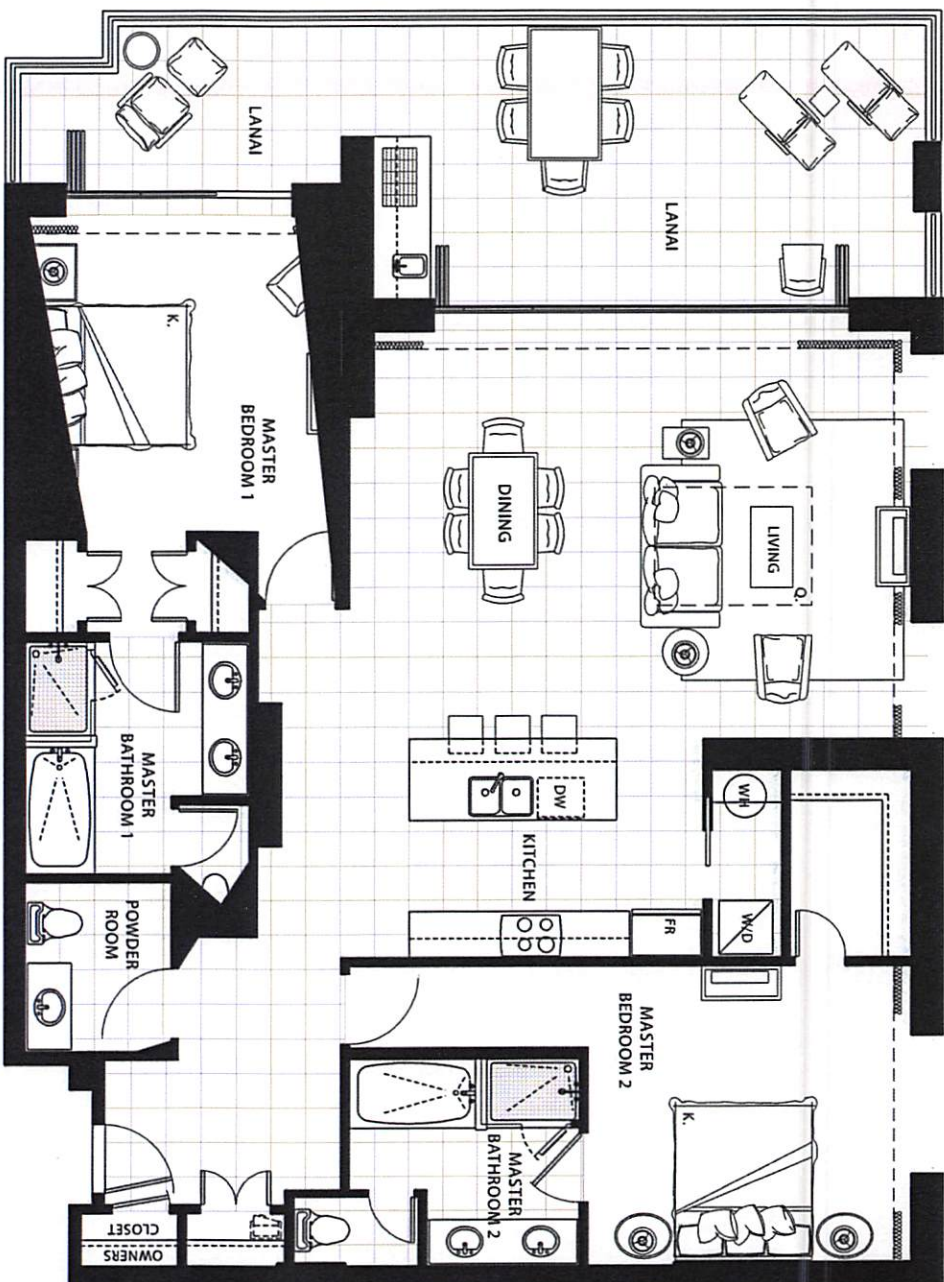

# TWO BEDROOM

## Plan C10

1,620 sq. ft. Interior

415 sq. ft. Lanai

Suites: 101, 201, 301, 401, 501

\* Lanai area larger than noted

Subject to change. Developer reserves the right to make changes and modifications at any time without notice.