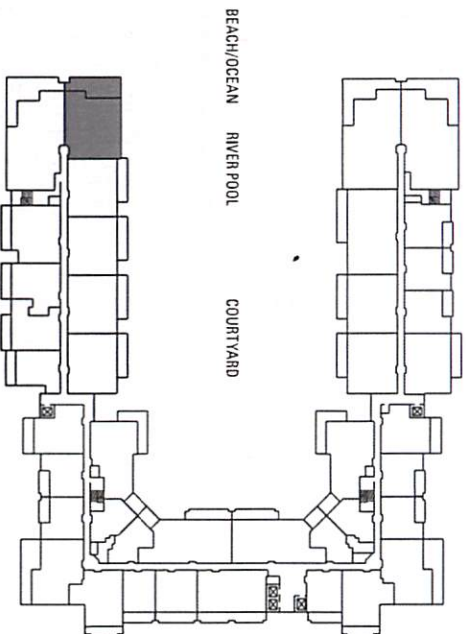

# TWO BEDROOM

## Plan C10

1,620 sq. ft. Interior

415 sq. ft. Lanai

Suites: 101, 201, 301, 401, 501

\* Lanai area larger than noted

Subject to change. Developer reserves the right to make changes and modifications at any time without notice.