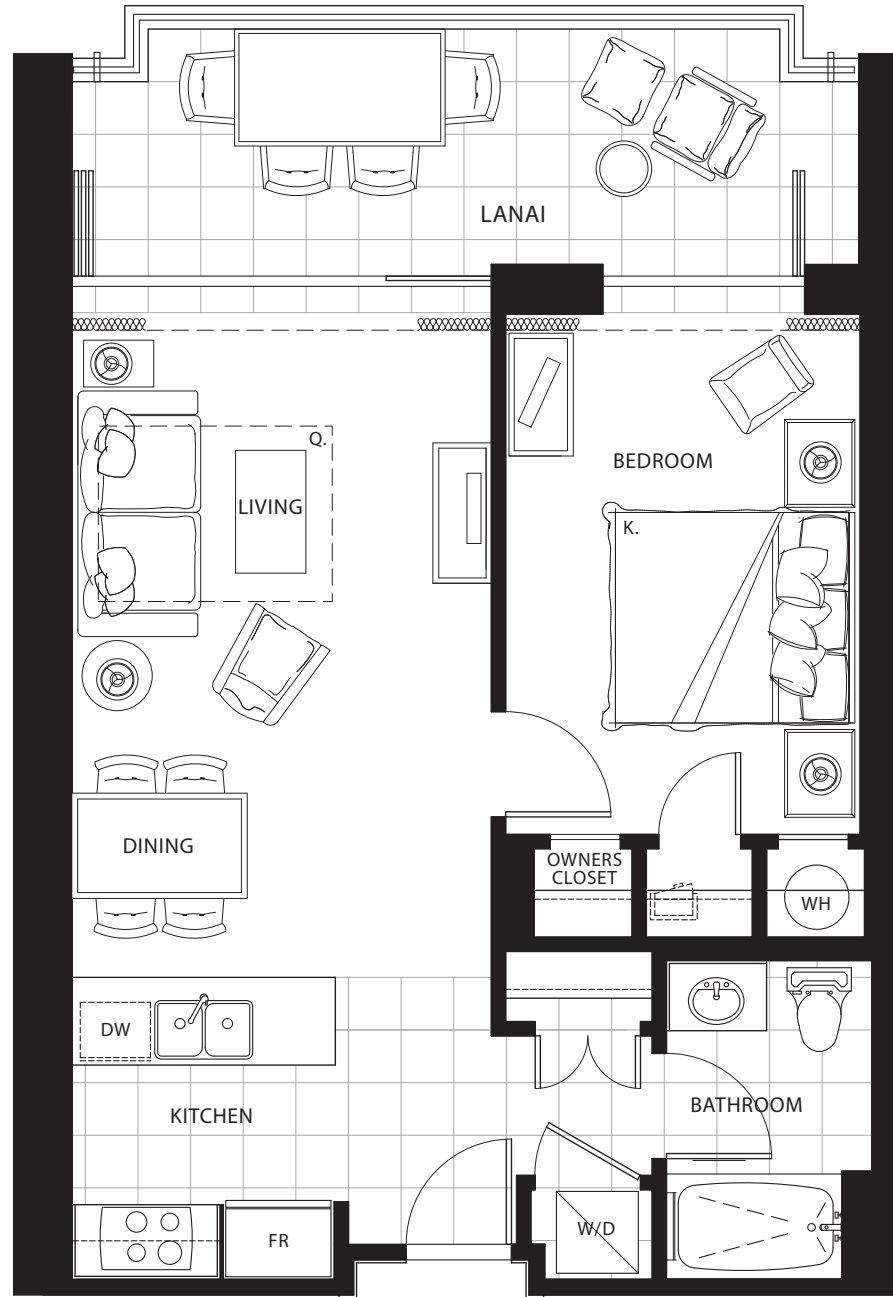

ONE BEDROOM

Plan B2

620 sq. ft. Interior

165 sq. ft. Lanai

(1 of 35)

Suites: 224, 232, 324, 326, 328,
 332, 424, 426, 428, 432,
 524, 526, 528, 532, 324,
 624, 626, 628, 632, 724,
 726, 728, 732, 824, 826,
 828, 832, 924, 926, 928,
 932, 1024, 1026, 1028, 1032