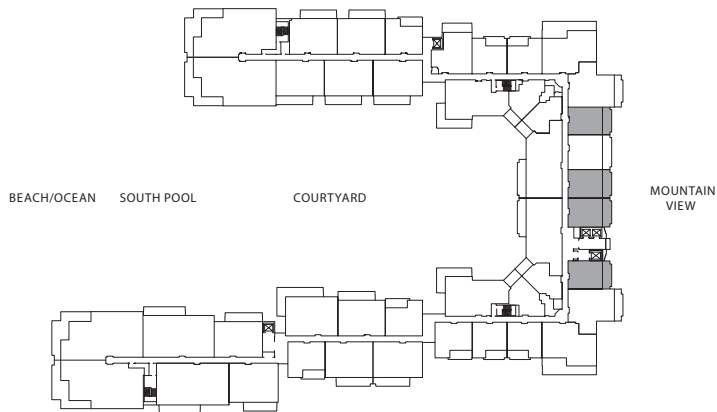

ONE BEDROOM

Plan B2

620 sq. ft. Interior

165 sq. ft. Lanai

(1 of 35)

Suites: 224, 232, 324, 326, 328,
 332, 424, 426, 428, 432,
 524, 526, 528, 532, 324,
 624, 626, 628, 632, 724,
 726, 728, 732, 824, 826,
 828, 832, 924, 926, 928,
 932, 1024, 1026, 1028, 1032