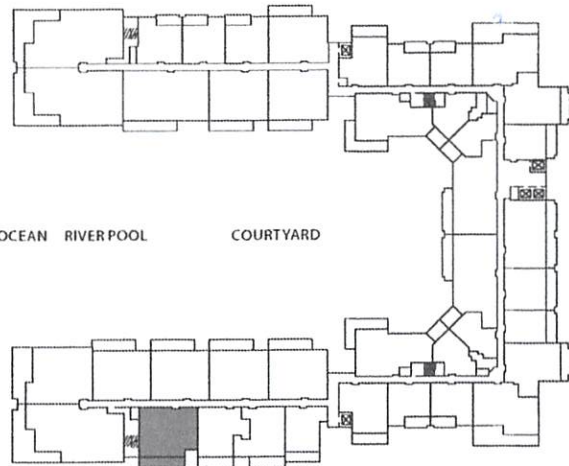

TWO BEDROOM Plan C1b

1,250 sq. ft. Interior

230 sq. ft. Lanai

Suites: 104*, 204, 304, 404, 504,
604, 704

* Lanai area larger than noted

BEACH/OCEAN RIVERPOOL

COURTYARD

MOUNTAIN
VIEW