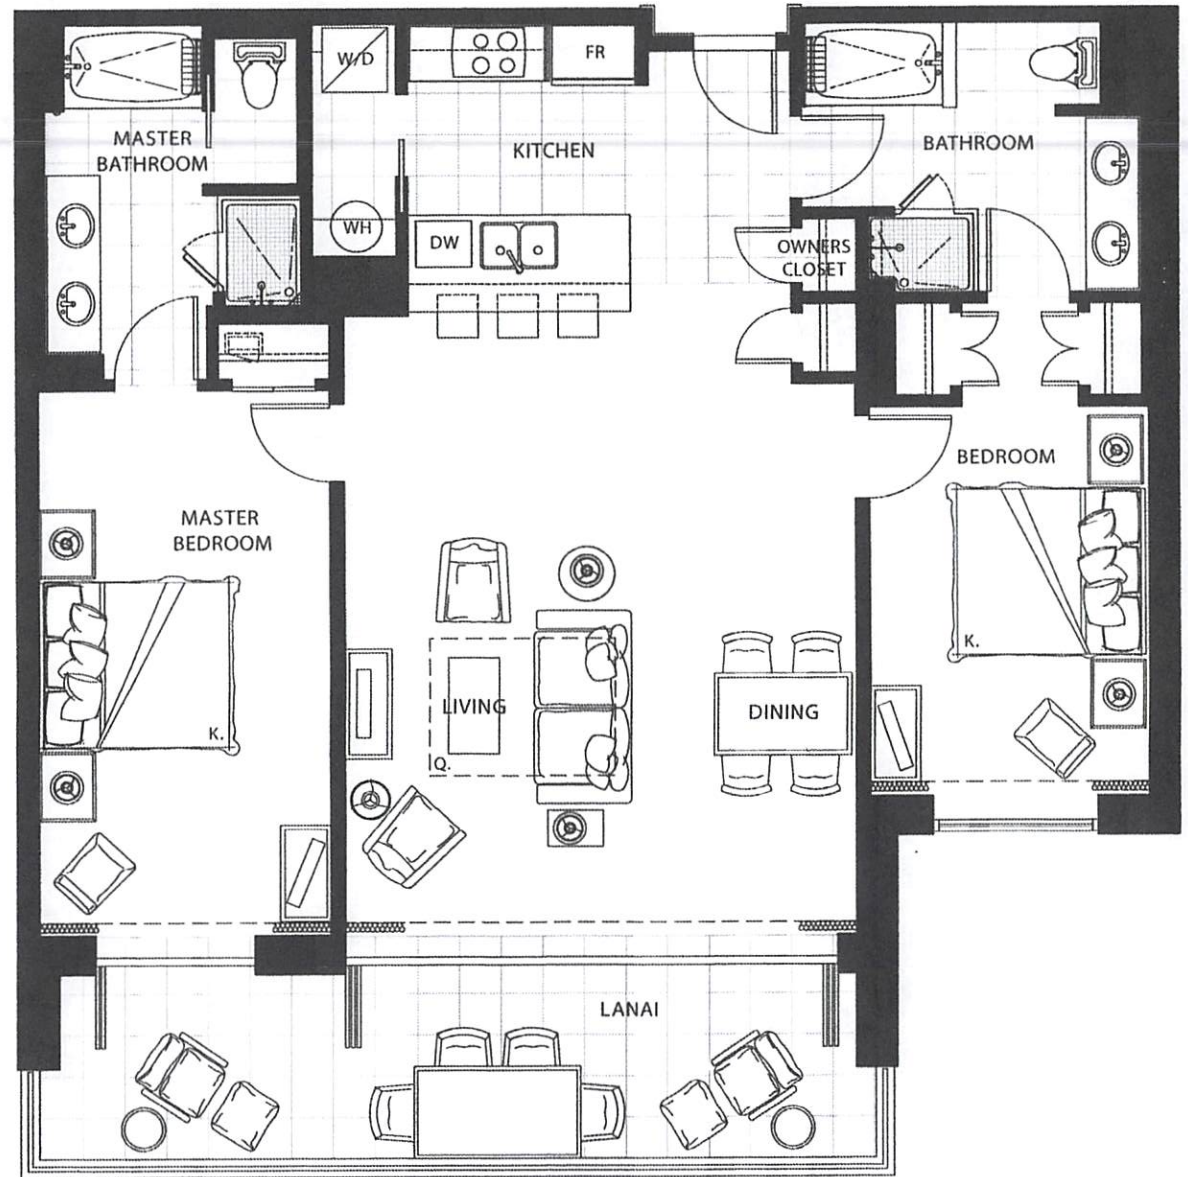

TWO BEDROOM Plan C1b

1,250 sq. ft. Interior

230 sq. ft. Lanai

Suites: 104*, 204, 304, 404, 504,
604, 704

* Lanai area larger than noted

BEACH/OCEAN RIVERPOOL

COURTYARD

MOUNTAIN
VIEW