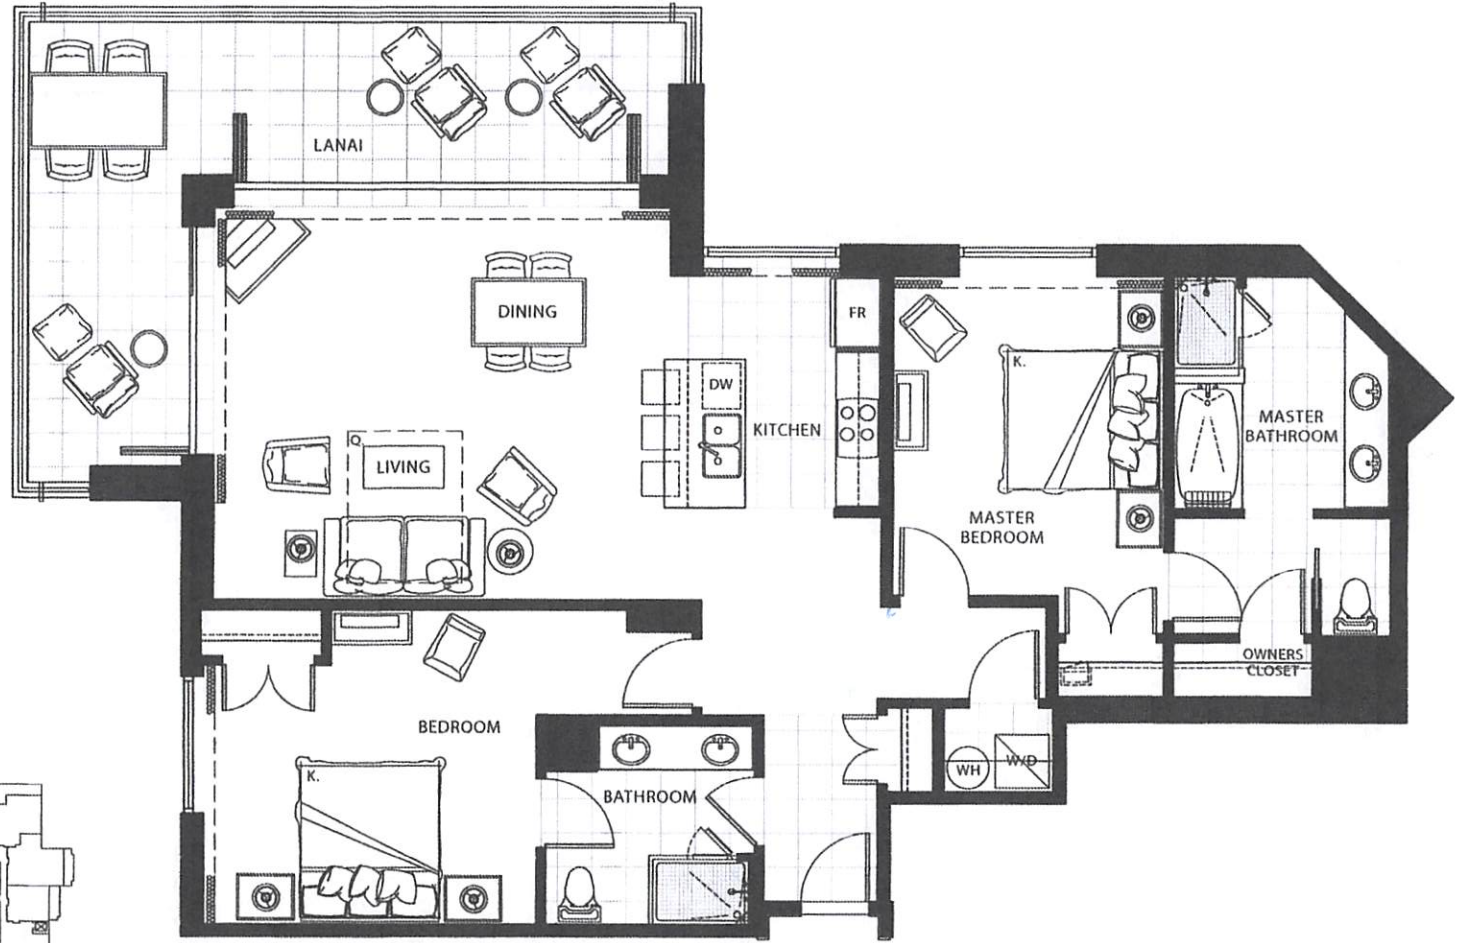

# TWO BEDROOM

## Plan C4

1,325 sq. ft. Interior

315 sq. ft. Lanai

Suites: 113,\* 139,\* 213,  
 239, 313, 339,  
 413, 439, 513,  
 539, 613, 639,  
 713, 739, 813,  
 839

\* Lanai area larger than noted

MOUNTAIN  
VIEW