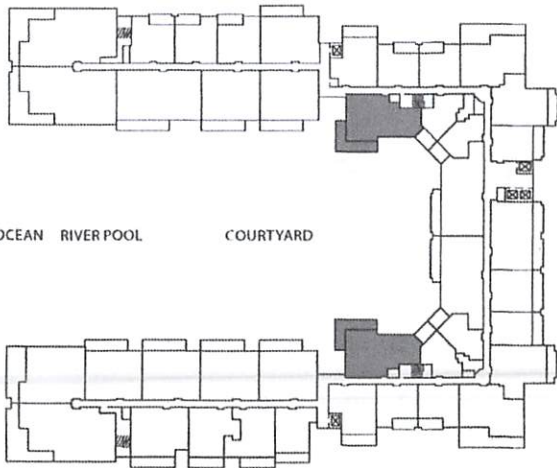

# TWO BEDROOM

## Plan C4

1,325 sq. ft. Interior

315 sq. ft. Lanai

Suites: 113,\* 139,\* 213,  
 239, 313, 339,  
 413, 439, 513,  
 539, 613, 639,  
 713, 739, 813,  
 839

\* Lanai area larger than noted

MOUNTAIN  
VIEW